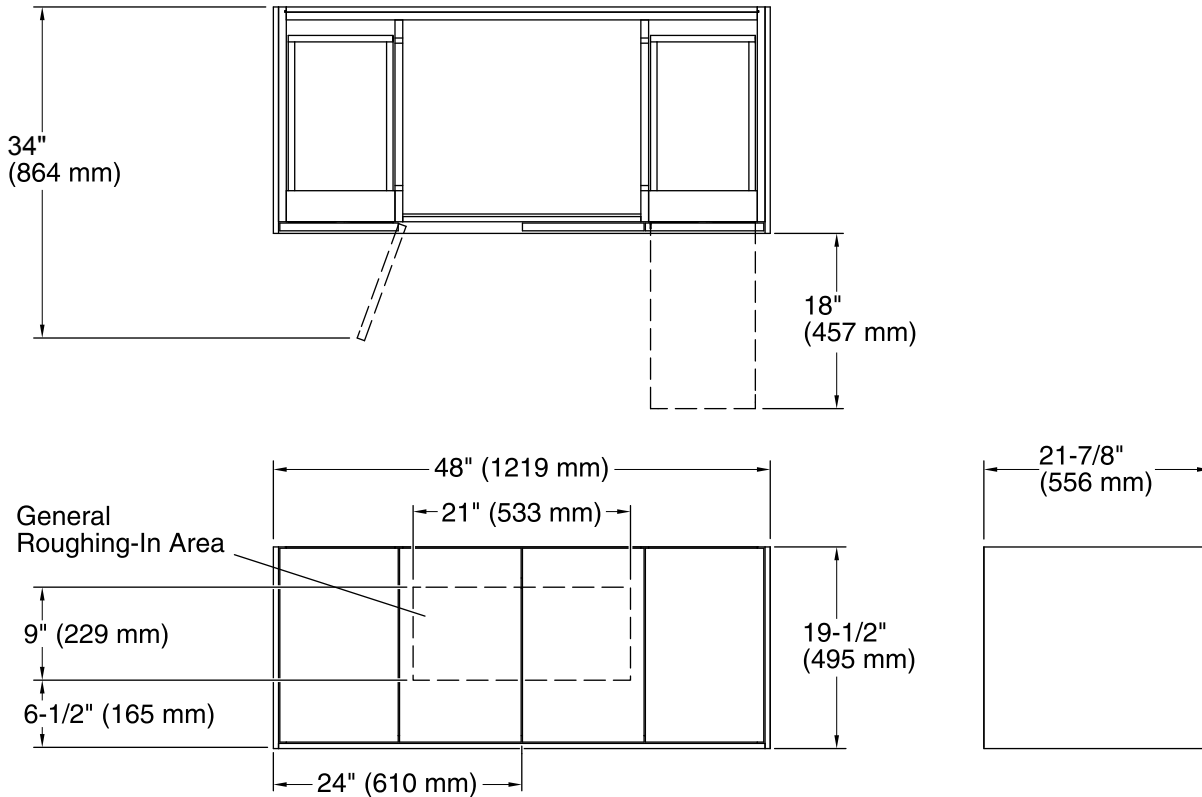

Technical Information

All product dimensions are nominal.

Vanity type: Wall-mount

Notes

Install this product according to the installation guide.

Decorative cabinet hardware is not supplied. Refer to the KOHLER bath accessories line for recommended cabinet hardware to complement your vanity.

Select the type of fastener based upon the wall material. Two 500 lb (227 kg) minimum load bearing fasteners are recommended.