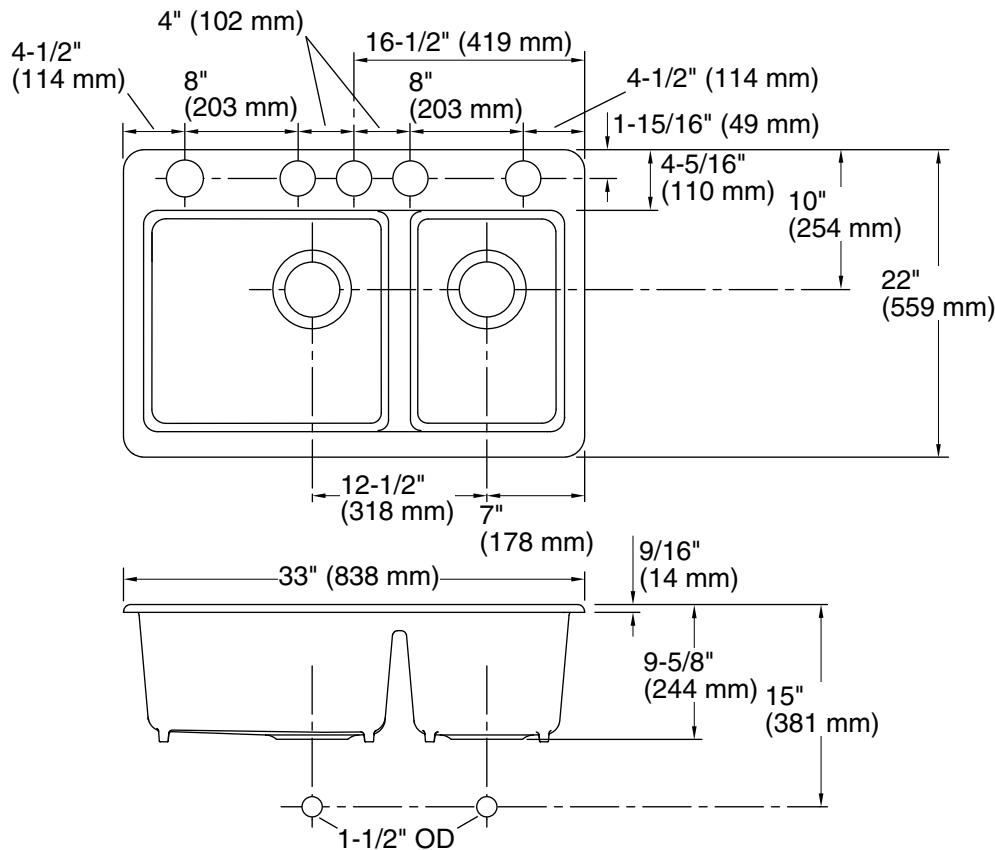

### Features

- 36" minimum base cabinet width.
- Large/medium bowls.
- 9" (229 mm) depth provides generous workspace.
- Five oversized faucet holes.
- Oversized holes allow for easy installation of faucets and accessories.
- Basin slopes toward drain to minimize water pooling.
- Offset drains increase workspace in the sink and storage space underneath.
- Includes K-6239 colander with integral cutting board, K-6194 utility rack with soaking cup, and K-9234 left-hand bottom sink rack.

### Technical Information

All product dimensions are nominal.

Installation:	Undermount
Min. base cabinet width:	36" (914 mm)
Bowl area (Left):	Length: 17-9/16" (446 mm) Width: 17-1/4" (438 mm) Bowl depth: 9" (229 mm) Water depth: 9" (229 mm)
Bowl area (Right):	Length: 11-1/16" (281 mm) Width: 17-1/4" (438 mm) Bowl depth: 9" (229 mm) Water depth: 9" (229 mm)
Number of deck holes:	5
Drain hole:	3-7/8" (98 mm)
Template:	1166727-7, required, included