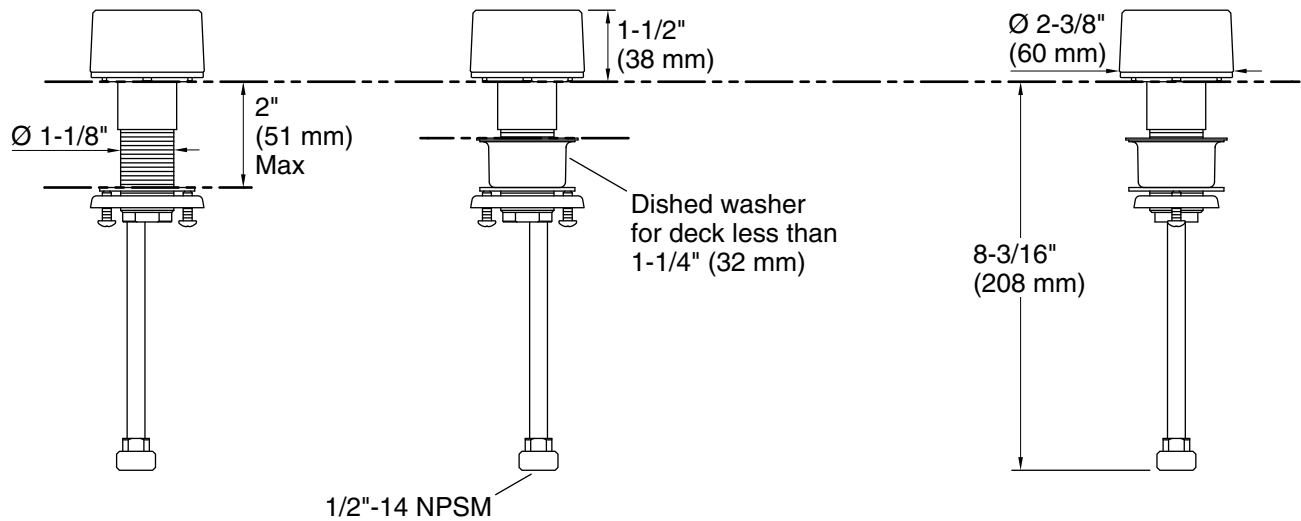

Technical Information

All product dimensions are nominal.

Spout:

Notes

Install this product according to the installation instructions.