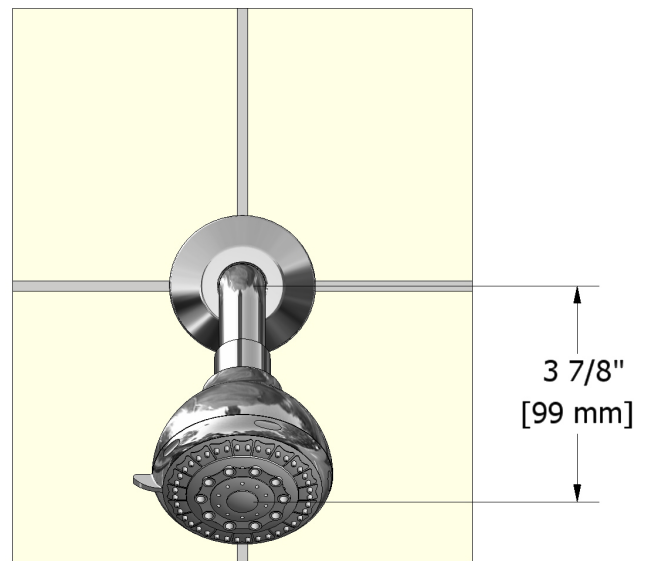

Sizes, models and finishes may differ from those presented.

Warranty

This **Riobel Inc.** product you have purchased carries a Limited Lifetime Warranty on the chrome, PVD finish, blacks and all working parts and is guaranteed from the initial purchase date against all manufacturing defects. All other finishes, including plastic components, are guaranteed for one year. All electric and/or electronic parts are covered by a 5-year limited warranty.

Customer Service

Ontario, West Canada : 888-287-5354 Quebec, Maritimes, United States : 866-473-8442