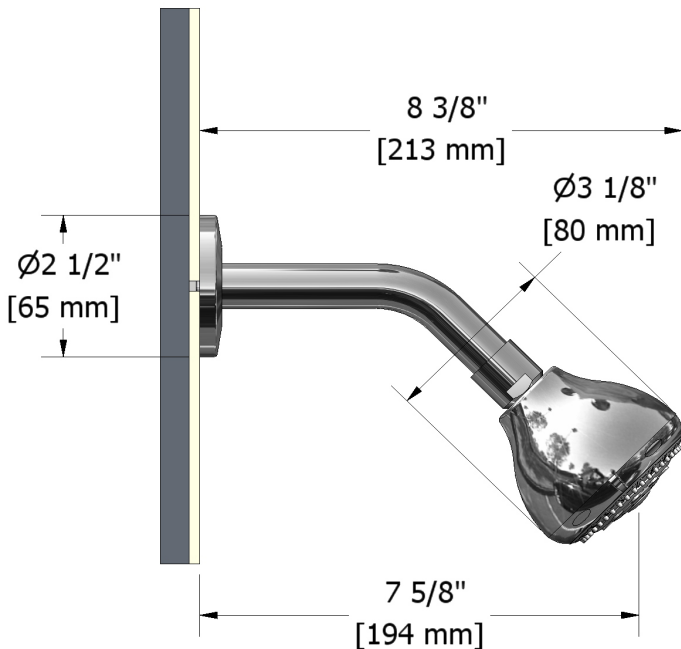

3-jet shower head with arm
308

Specifications

Descriptions

- Swivel
- 3 jets: tropical breeze, luxurious, massage
- Shower arm with round flange
- Scale-free

Available colors

- C : Chrome
- BN : Brushed Nickel (PVD)

Available flows

- 7.6 L/min, 2.0 gpm (US) 60psi
- 5.69 L/min, 1.5 gpm (US) 60psi (**308-15**)
- 6.7 L/min, 1.8 gpm (US) 60psi (**308-WS**) *

EPA certification applicable to the indicated model only

Certifications

- CSA B125.1
- ASME A112.18.1
- CMR248 Approval

Sizes, models and finishes may differ from those presented.

Warranty

This **Riobel Inc.** product you have purchased carries a Limited Lifetime Warranty on the chrome, PVD finish, blacks and all working parts and is guaranteed from the initial purchase date against all manufacturing defects. All other finishes, including plastic components, are guaranteed for one year. All electric and/or electronic parts are covered by a 5-year limited warranty.