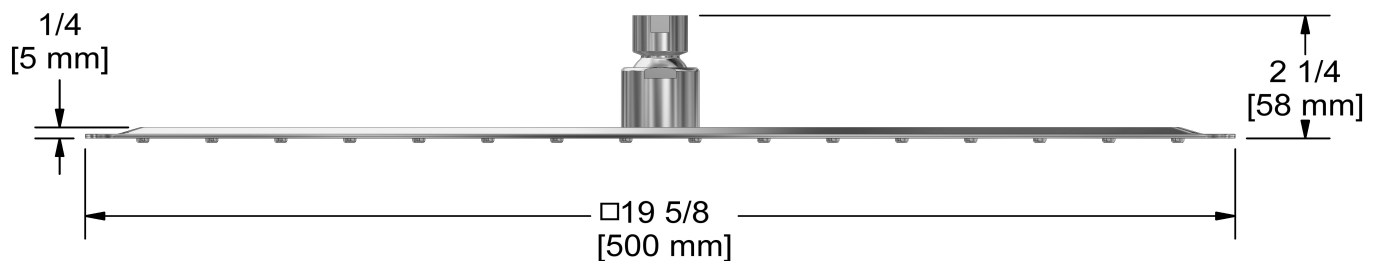

Sizes, models and finishes may differ from those presented.

Warranty

This **Riobel Inc.** product you have purchased carries a Limited Lifetime Warranty on the chrome, PVD finish, blacks and all working parts and is guaranteed from the initial purchase date against all manufacturing defects. All other finishes, including plastic components, are guaranteed for one year. All electric and/or electronic parts are covered by a 5-year limited warranty.

Customer Service

Ontario, West Canada : 888-287-5354 Quebec, Maritimes, United States : 866-473-8442

2020.11.26