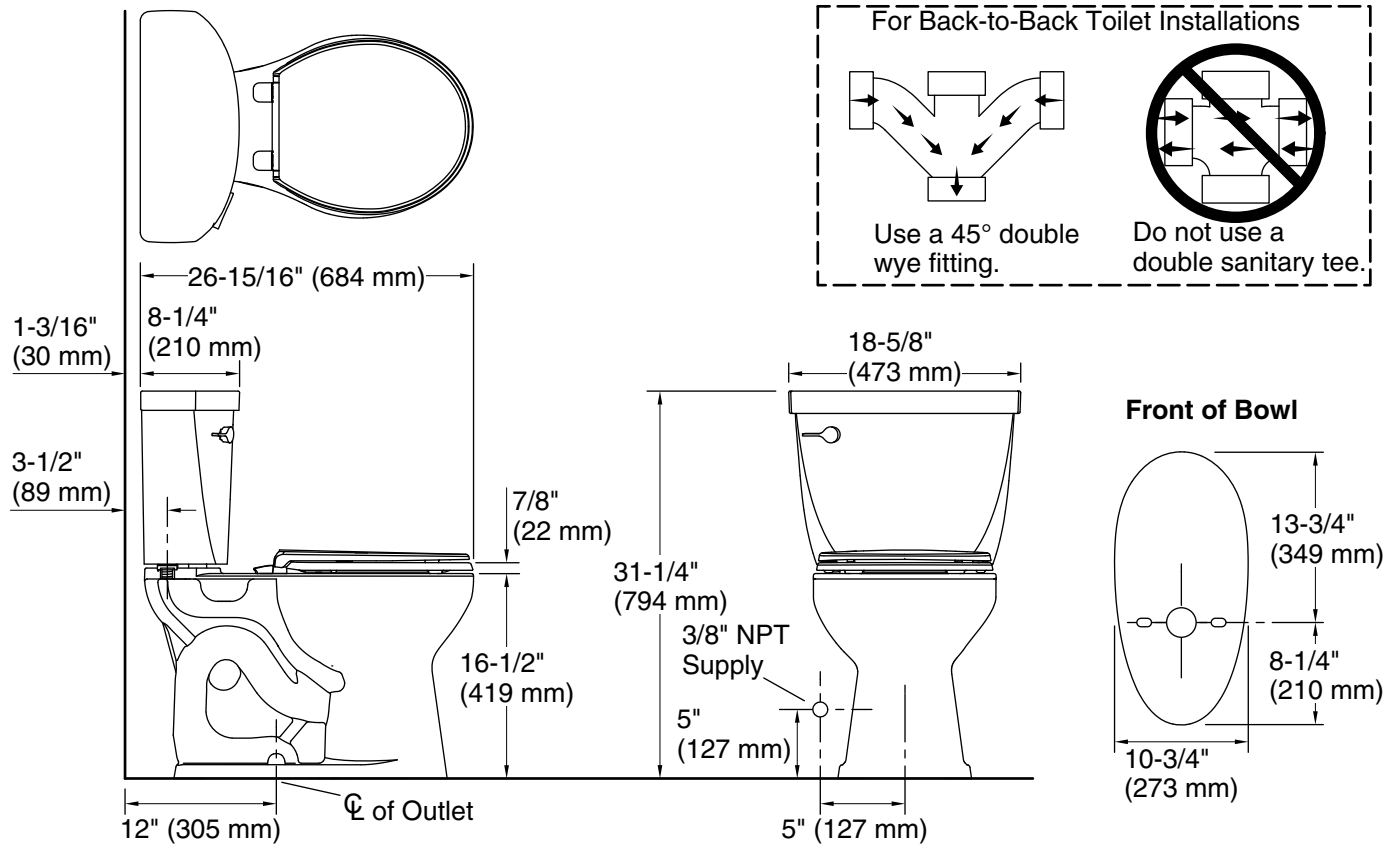

Cimarron® Comfort Height®

two-piece round-front 1.28 gpf chair height toilet
K-31641

Features

- Two-piece design.
- Round-front bowl offers an ideal solution for smaller bathrooms and powder rooms.
- Comfort Height® feature offers chair-height seating that makes sitting down and standing up easier for most adults.
- 1.28 gpf (4.8 lpf).
- Left-hand Polished Chrome trip lever.
- 2-1/8" (54 mm) fully glazed trapway.
- Revolution 360® flushing technology generates a forceful swirling motion to keep the bowl clean longer.
- Sanitary guard where bowl and tank meet for ease of cleaning.
- CleanCoat® surface treatment inhibits the growth of water scale and mineral stains for improved ease of cleaning.

Installation

- Standard 12" (305 mm) rough-in.
- Seat and supply line sold separately.

Recommended Products/Accessories

- K-4639 Cachet® Quiet-Close™ Round-Front Toilet Seat
- K-76923 Puretide™ Quiet-Close™ Round-front manual bidet toilet seat
- K-25986-L Left-hand trip lever
- K-5420 Low-Profile Bolt Caps

Included Components

Additional Components:

- K-31589 Round-front chair-height toilet bowl
- K-31615 1.28 gpf toilet tank

ADA CSA B651 OBC

Codes/Standards

ASME A112.19.2/CSA B45.1
DOE - Energy Policy Act 1992
EPA WaterSense®
California Energy Commission (CEC)
ADA
ICC/ANSI A117.1
CSA B651
OBC

THE BOLD LOOK
OF **KOHLER**®

Cimarron® Comfort Height®
two-piece round-front 1.28 gpf chair height toilet
K-31641

Technical Information

All product dimensions are nominal.

Toilet type:	Floor-mount
Waste Outlet:	Floor
Bowl shape:	Round-front
Flush type:	AquaPiston®, Revolution 360®
Trap passageway:	2-1/8" (54 mm)
Water Consumption	
Full:	1.28 gpf (4.8 lpf)
Water surface size:	8-5/8" x 7-13/16" (218 mm x 198 mm)
Rim to water surface:	6-5/8" (168 mm)
Rough-in:	12" (305 mm)