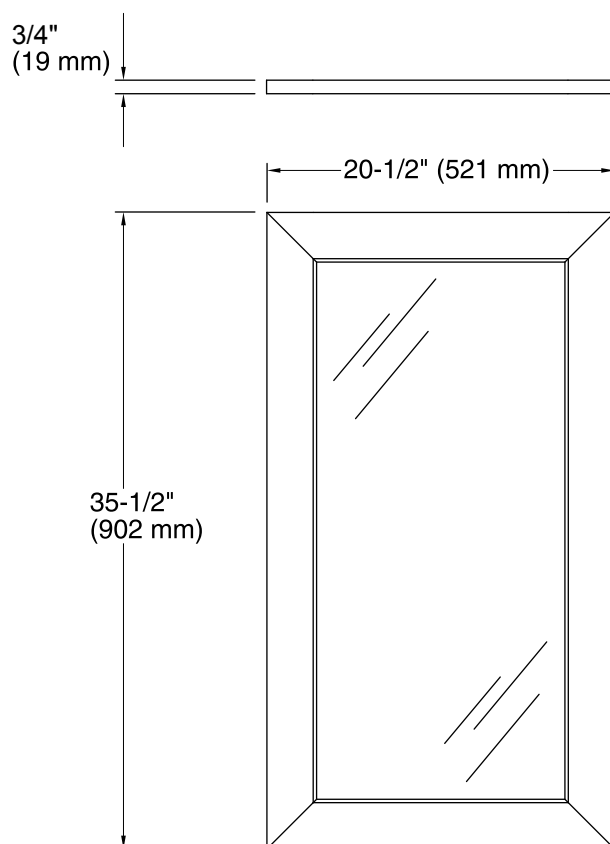

Technical Information

All product dimensions are nominal.