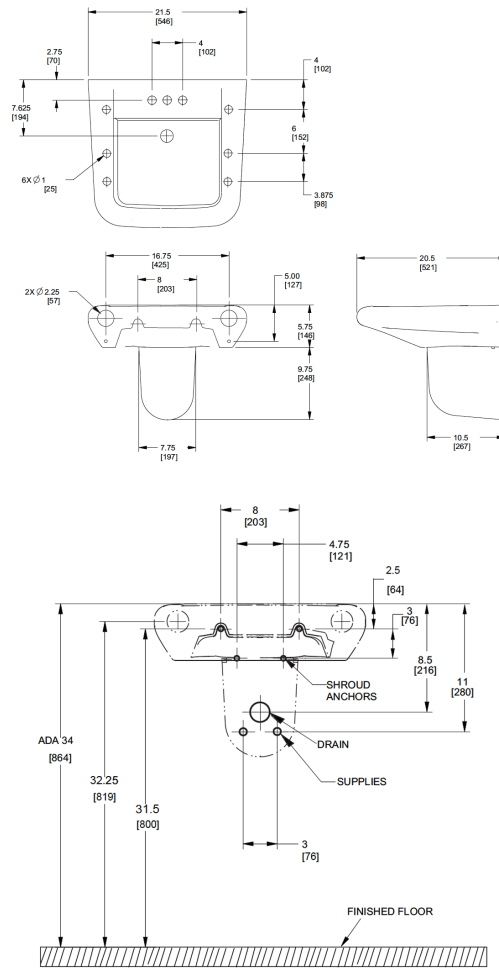

Sloan 10500 Seymour Ave, Franklin Park, IL 60131
Phone: 800.982.5839 • Fax: 800.447.8329 • sloan.com