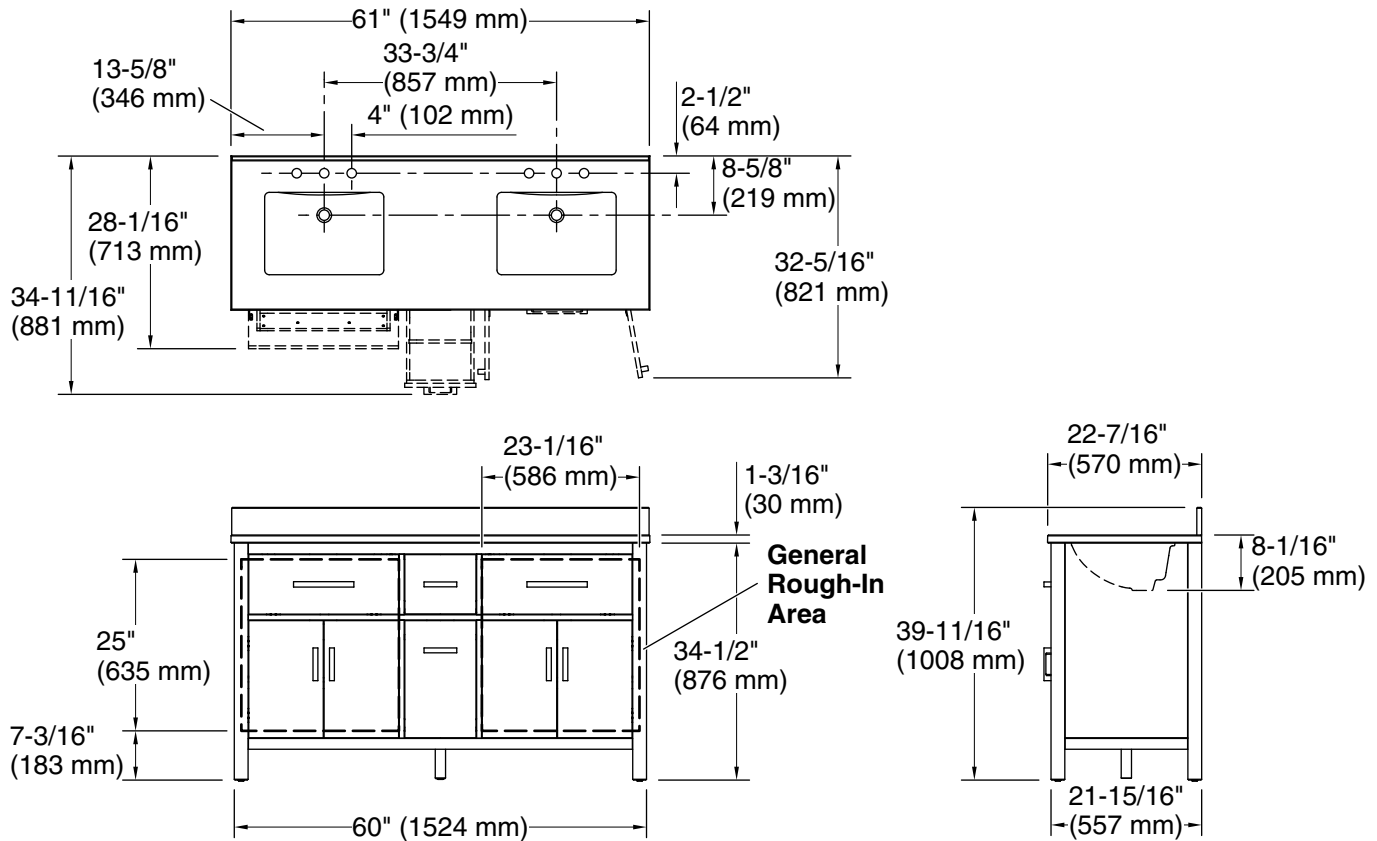

Features

- Set includes cabinet, precut quartz vanity top, backsplash, sinks, cabinet hardware
- Convenient tilt-down drawer under each basin for storing smaller, frequently-used items
- Two full-extension 17" (432 mm) drawers with soft-close side-mount slides
- Three-way adjustable slow-close door hinges for easy cabinet access
- 20-1/2" (521 mm) cabinet interior provides ample storage space
- Finish-matched cabinet interior offers generous clearance for plumbing
- Vanity top has 8" (203 mm) widespread faucet holes; requires deck-mount faucets (sold separately)
- Brushed Nickel hardware included on White, Atmos Grey, and Carbon Oak vanities, and Matte Black hardware on Light Oak vanities.

Technical Information

All product dimensions are nominal.

Notes

Install this product according to the installation instructions.

Select the type of fastener based upon the wall material. Two 250 lb (113.4 kg) minimum load bearing fasteners are recommended.