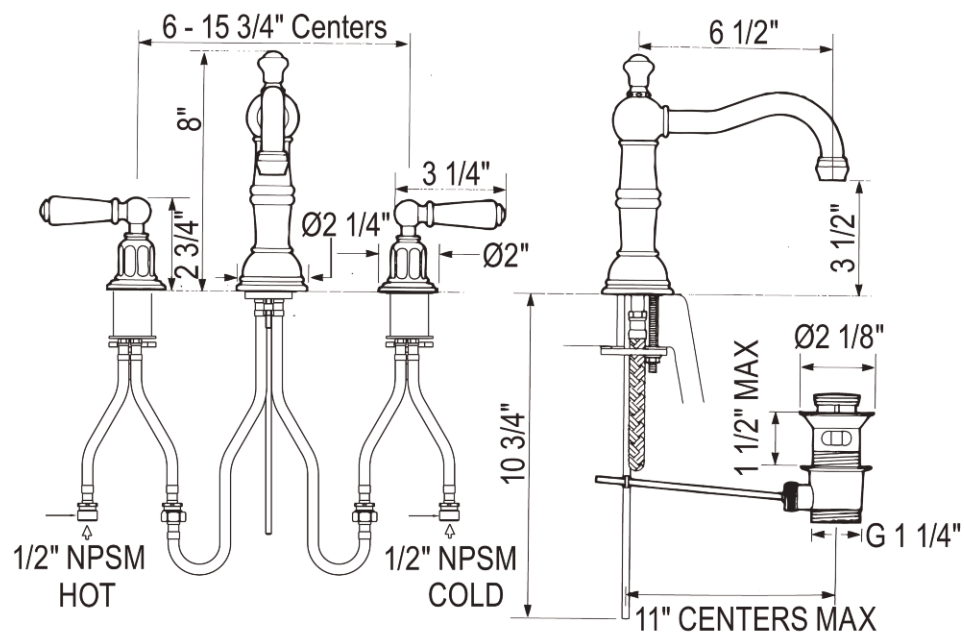

WARRANTY

- Limited Lifetime