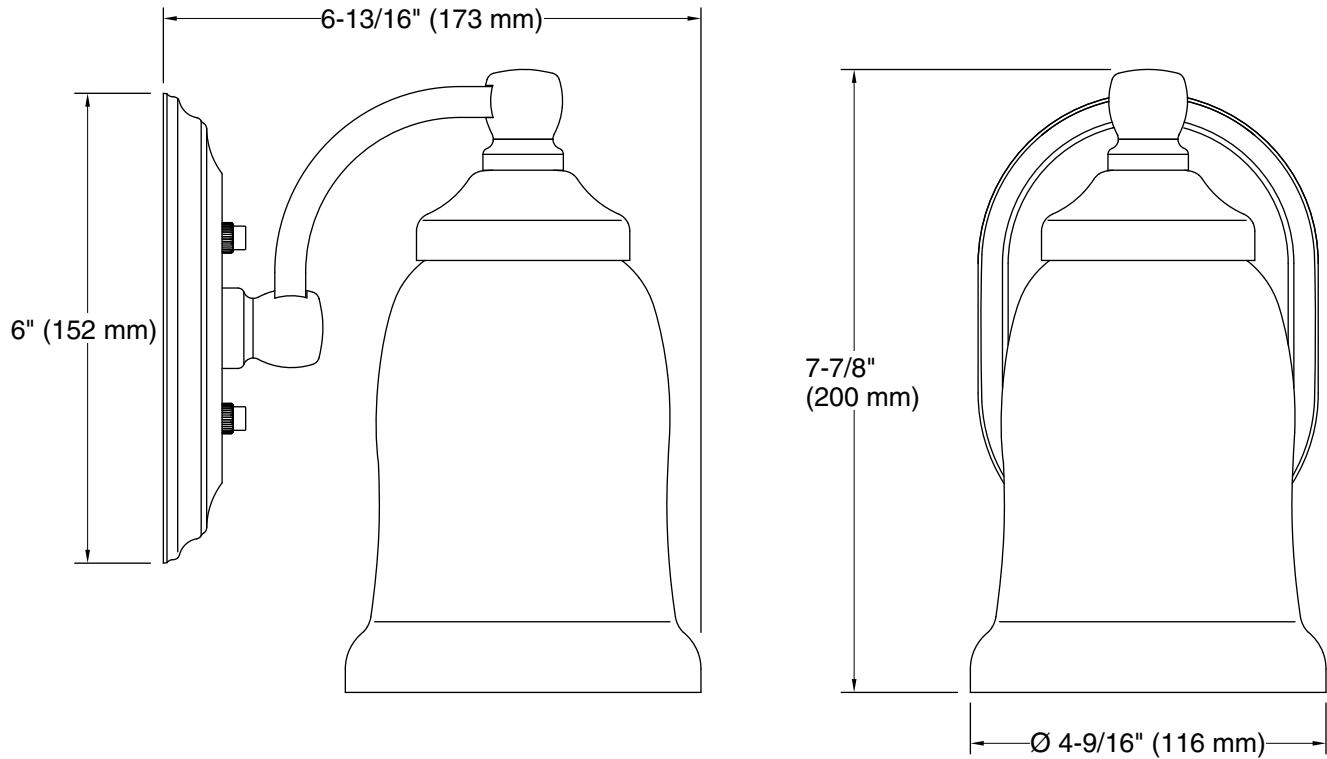

Features

- Frosted-glass shade.
- Sconce can be positioned up or down, depending on room setting.
- Coordinates with other products in the Bancroft collection.
- Suitable for damp locations, per UL 1598.

Technical Information

All product dimensions are nominal.

Installation Type: Wall-mount

Material: Metal, Glass

Number of Lights: 1

Notes

Install this product according to the installation guide.