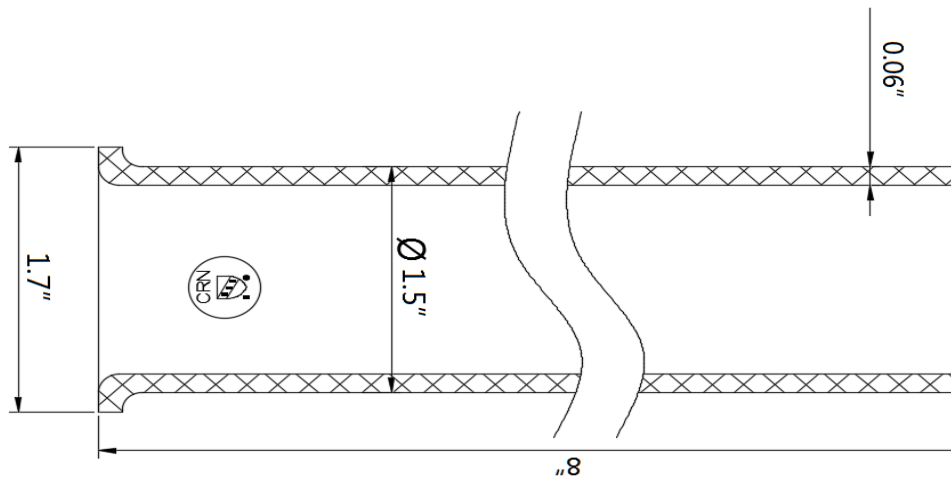

Flanged Tailpiece

Product Features

- Flanged
- White Polypropylene

4PRO112.8PVCFTP

Model Numbers

4PRO112.8PVCFTP 1-1/2" X 8" Flanged Tailpiece

Dimensions

Job Name			
Date		Quantity	
Model Specified		Customer	
Architect/engineer		Contractor	