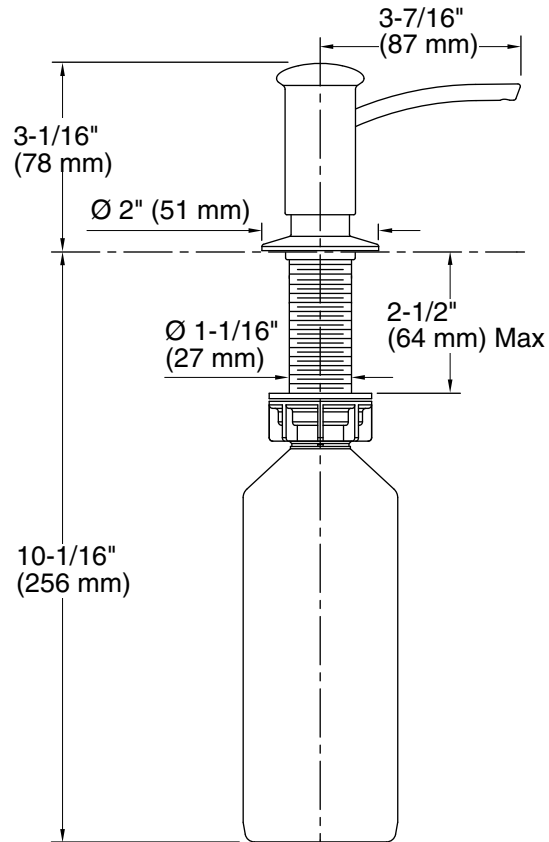

Soap/Lotion Dispenser K-1895-C

Features

- Holds up to 16 ounces of soap or lotion; refillable from top.
- May be installed in predrilled sink holes or surfaces up to 2" thick.
- Clamshell packed.
- Coordinates with contemporary-style faucets.

Technical Information

All product dimensions are nominal.

Material: Brass

Notes

Install this product according to the installation guide.