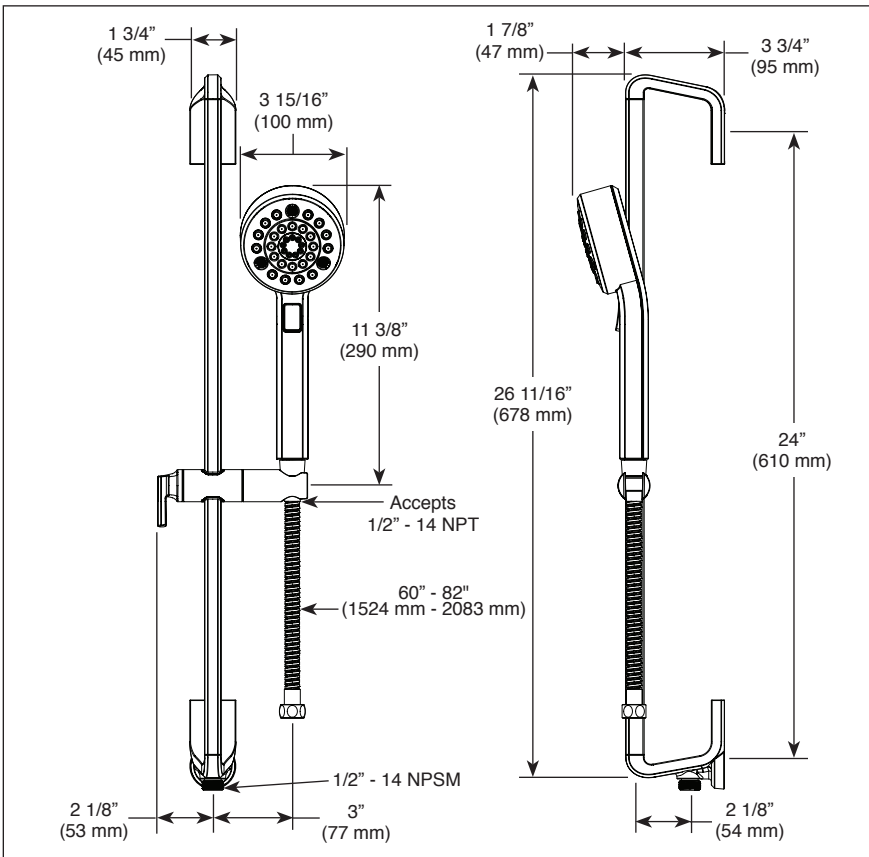

88798-▲

BRIZO® HAND SHOWER W/SLIDEBAR

■ Levoir™ Bath Collection

FEATURES:

- Multi function hand shower featuring H₂Okinetic Technology®

STANDARD SPECIFICATIONS:

- Maximum 1.75 gpm @ 80 psi, 6.6 L/min @ 550 kPa
- Wall bar with adjustable slide (allows for adjustable shower height). Not to be used as a grab bar.
- 60" - 82" (1524 mm - 2083 mm) stretchable finished metal hose
- Wall bar includes integrated elbow for hose connection
- Slide bar can be installed with hose connection on top if desired
- Multiple spray settings and pause feature - pause is a non-positive shut-off

COMPLIES WITH:

- ASME A112.18.1 / CSA B125.1 ◆
- Indicates compliance to ICC/ANSI A117.1 - Applies to hand shower only
- EPA WaterSense®

Submitted Model No.: _____

Specific Features:

▲ Designate finish suffix

Spray Pattern

Full Body
Spray

H₂Okinetic
Technology®

Massaging
Spray

Pause

- ◆ Your Brizo Faucet hand shower incorporates a backflow protection system that has been tested to be in compliance with ASME A112.18.3. It incorporates two certified check valves in series, which operate independently and are integral, non-serviceable parts of the wand assembly.