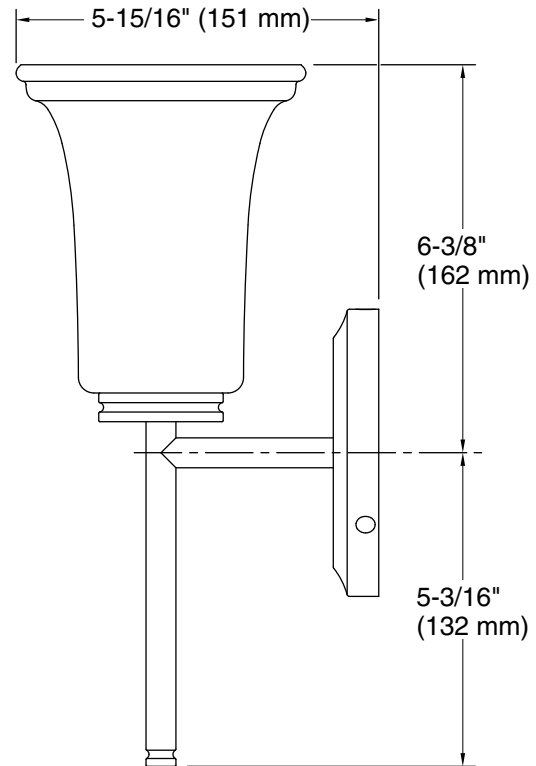

Bellera®
One-light sconce with frosted shade
K-38404-SC01

Features

- Frosted glass shade perfectly diffuses the light, reducing glare in the bathroom
- Coordinates with other products in the Bellera collection
- Suitable for damp locations, per UL 1598
- Requires bulb with medium (E26) base; type A19 bulb recommended (sold separately)
- Fixture is dimmable when paired with dimmer switch and compatible bulbs

Color	Code	Description
	BNL	Brushed Nickel
	CPL	Polished Chrome

Technical Information

All product dimensions are nominal.

Material: Steel, Glass, Ceramic

Lighting Type: Socket-based

Number of Shades: 1

Shade Type: Frosted Glass

Hanging Type: Non-hanging

Height: -

Notes

Install this product according to the installation instructions.