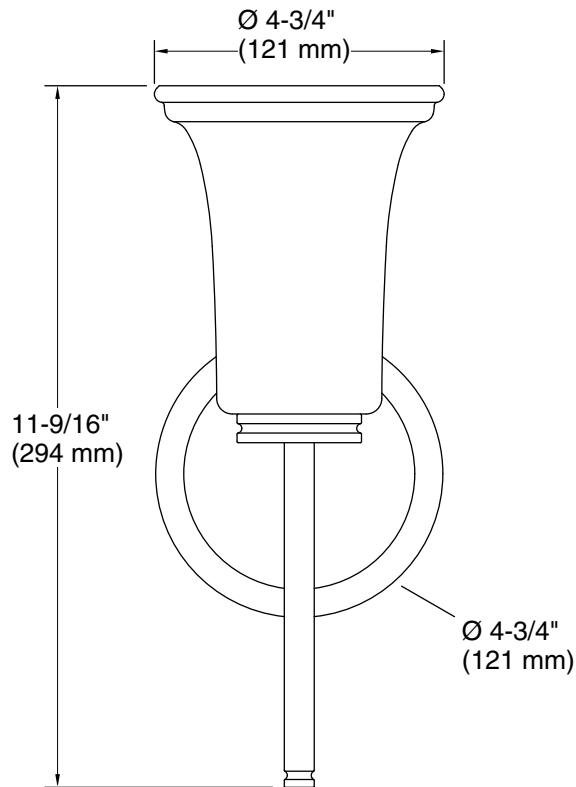

Bellera®
One-light sconce with frosted shade
K-38404-SC01

Features

- Frosted glass shade perfectly diffuses the light, reducing glare in the bathroom
- Coordinates with other products in the Bellera collection
- Suitable for damp locations, per UL 1598
- Requires bulb with medium (E26) base; type A19 bulb recommended (sold separately)
- Fixture is dimmable when paired with dimmer switch and compatible bulbs

Installation

- Wall-mount

Codes/Standards

UL 1598
CSA C22.2 No. 250.0

**KOHLER® Indoor Lighting Fixtures
Limited Warranty**

See website for detailed warranty information.

Available Colors/Finishes

Color tiles intended for reference only.

Color	Code	Description
	BNL	Brushed Nickel
	CPL	Polished Chrome

Technical Information

All product dimensions are nominal.

Material: Steel, Glass, Ceramic

Lighting Type: Socket-based

Number of Shades: 1

Shade Type: Frosted Glass

Hanging Type: Non-hanging

Height: -

Notes

Install this product according to the installation instructions.