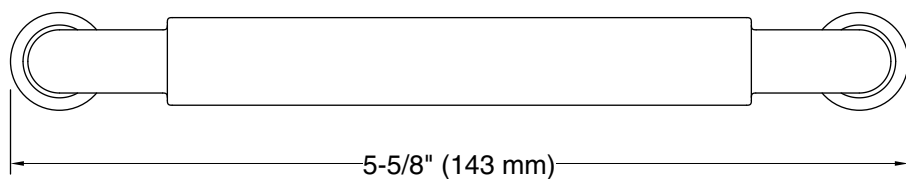

Technical Information

All product dimensions are nominal.

Material: Zinc