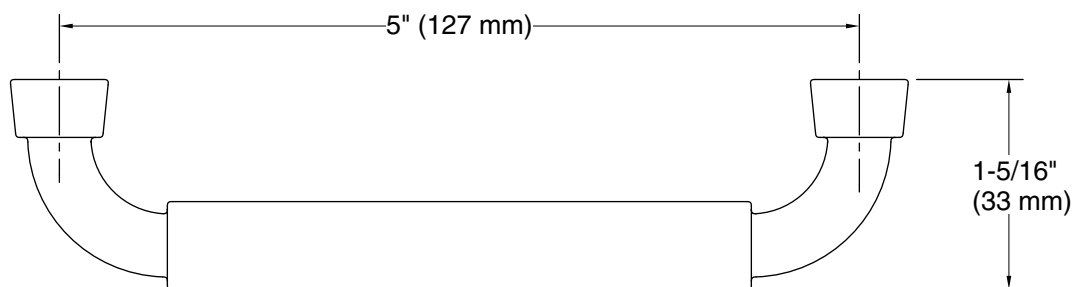

Technical Information

All product dimensions are nominal.

Material: Zinc