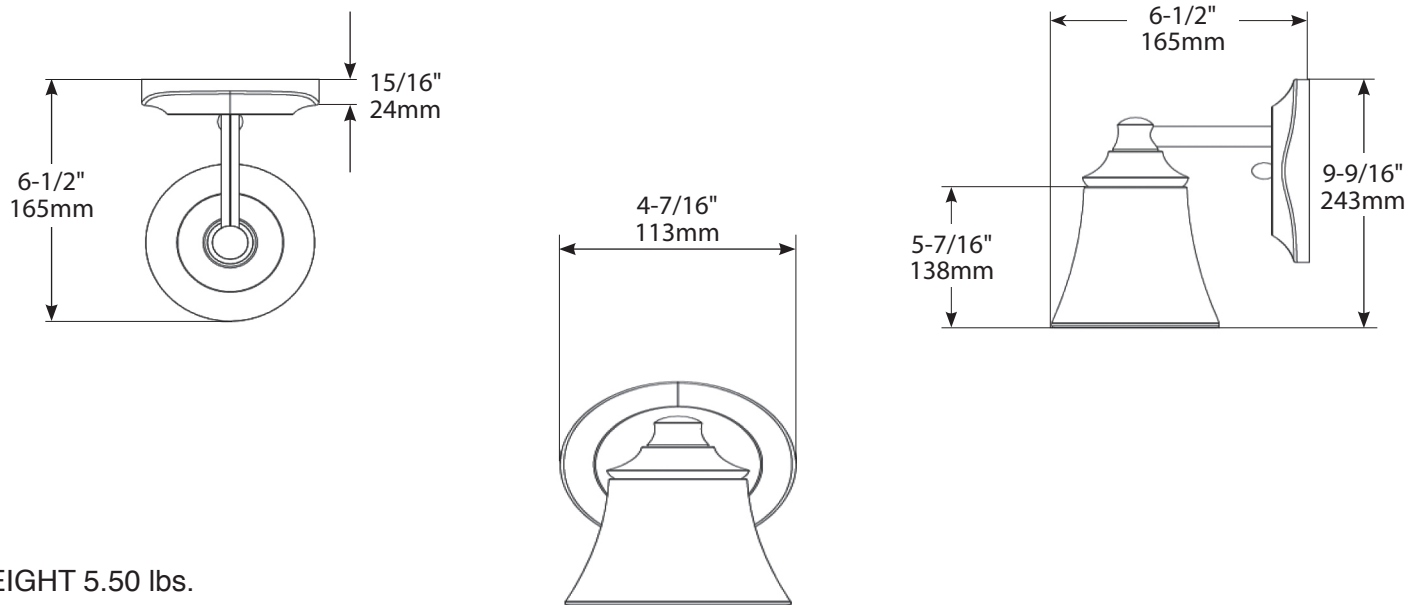

Eva™ Technical Specification

YB2861

2-Globe Light Fixture

Dimensions:

Product Information:

Stock Numbers: YB2861CH – CHROME
YB2861BN – BRUSHED NICKEL
YB2861ORB – OIL RUBBED BRONZE

Globe Service Kit: YB2869

Materials: Zinc, glass

Voltage: 120v

Bulb: 100w max (not included); medium base

UL Listed: Yes – for dry locations

Important Notes: Turn off power during installation. Do not connect or disconnect under load.

Cleaning Notes: Clean only with a soft damp cloth. Do not use commercial or abrasive cleaners.