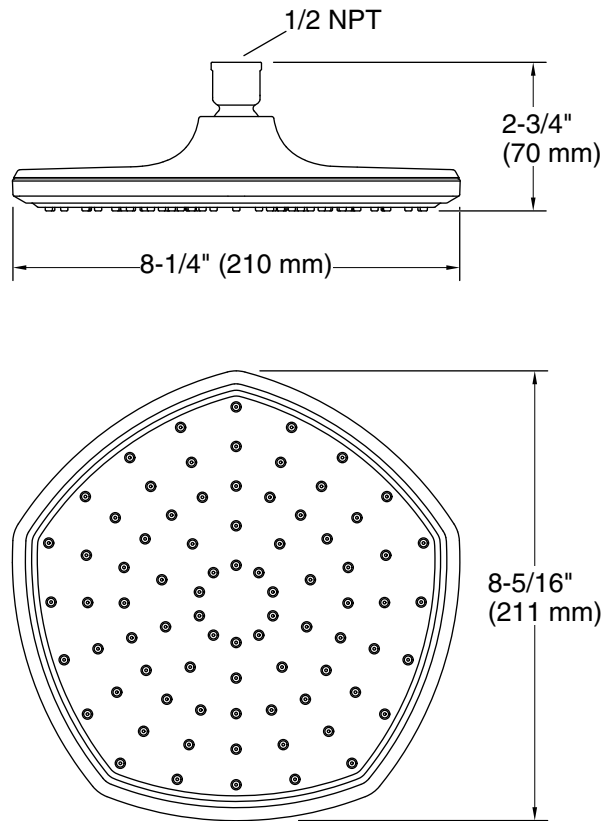

Features

- Single-function rainhead
- Full Coverage with Katalyst technology delivers a drenching spray experience, ideal for rinsing shampoo from hair
- Optimized 8" sprayface with 80 nozzles creates a dense uniform spray pattern for consistent coverage and feeling of warmth
- MasterClean™ sprayface features an easy-to-clean surface that withstands mineral buildup
- 1.75 gpm (6.6 lpm) maximum flow rate at 80 psi (5.5 bar)
- Part of the Occasion bathroom faucet and accessory collection

Installation

- 1/2 -14 NPT connection
- Requires rainhead arm and flange (sold separately)
- Wall- or ceiling-mount

Water Conservation & Rebates

- This product can help a building earn Water Efficiency points in LEED® Green Building Rating System

KOHLER® Faucet Lifetime Limited Warranty

See website for detailed warranty information.

Technical Information

All product dimensions are nominal.

Showerhead/Body Spray:

Rated maximum flow: 1.75 gal/min (6.6 l/min)