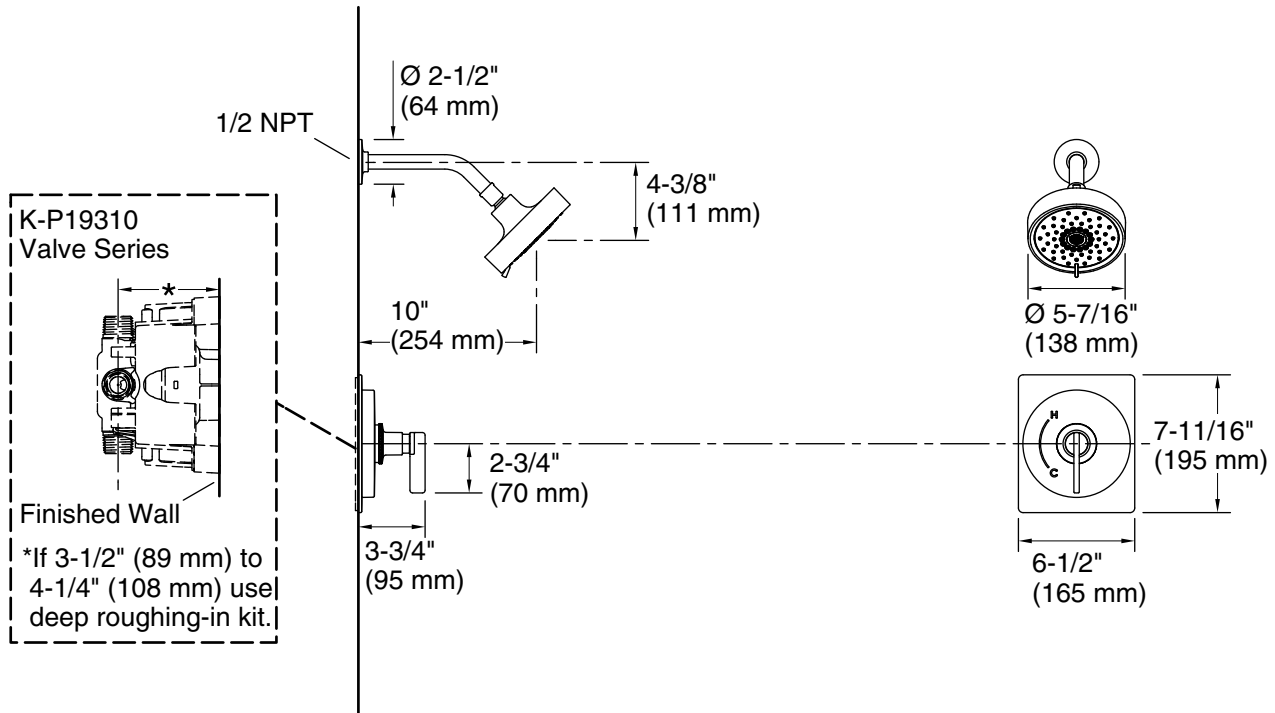

Features

- Designed in collaboration with Studio McGee
- Multifunction showerhead with advanced spray engine provides three experiences: full coverage, pulsating massage and silk spray
- 1.75 gpm (6.6 lpm) maximum flow rate
- A single handle controls both on/off activation and temperature setting
- MasterClean™ sprayface features an easy-to-clean surface that withstands mineral buildup and maximizes spray performance
- Includes shower arm and flange
- Coordinates with other products in the Castia collection
- Requires valve (sold separately)

Technical Information

All product dimensions are nominal.

Drain included: No

Showerhead/Body Spray:

Rated maximum flow: 1.75 gal/min (6.6 l/min)

Pressure: 60 psi (4.1 bar)

Notes

Install this product according to the installation instructions.