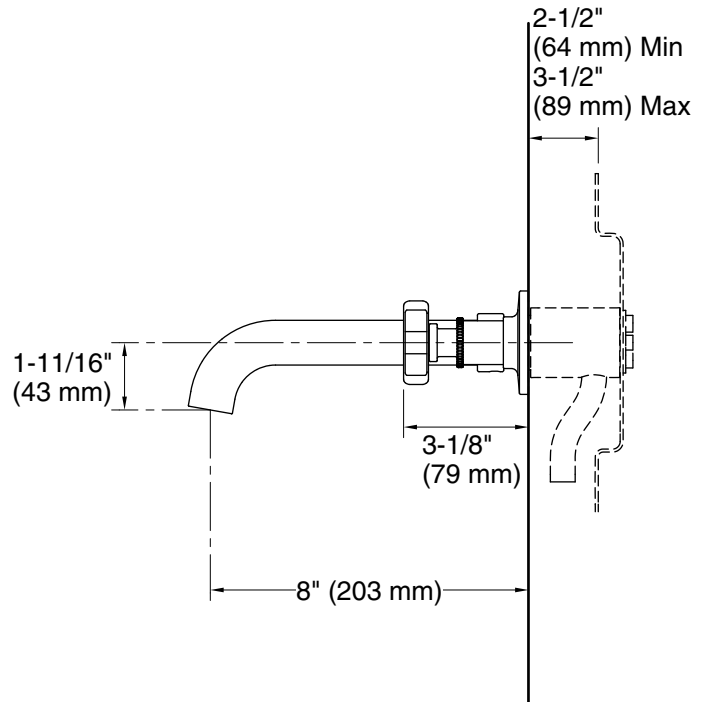

Technical Information

All product dimensions are nominal.

Drain included: No

Notes

Install this product according to the installation instructions.

ADA, OBC, CSA B651 compliant when installed to the specific requirements of these regulations.