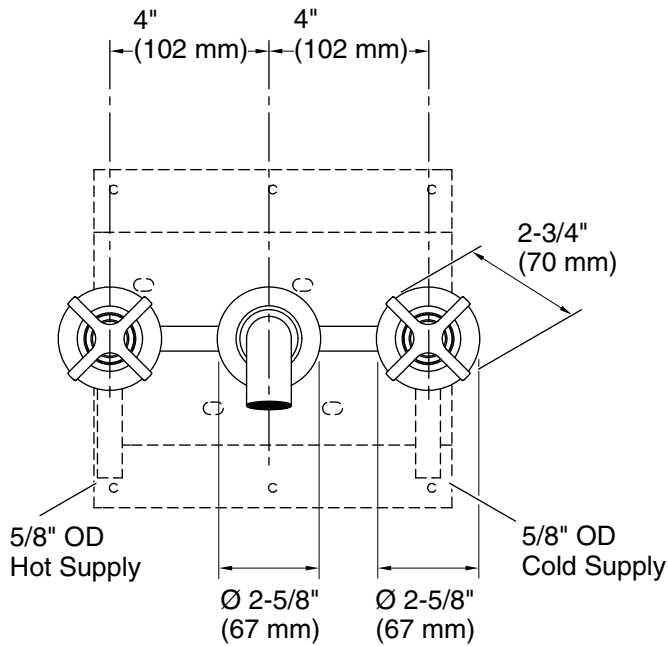

Technical Information

All product dimensions are nominal.

Drain included: No

Notes

Install this product according to the installation instructions.

ADA, OBC, CSA B651 compliant when installed to the specific requirements of these regulations.