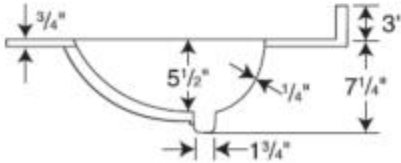

VT1B2243 Ellipse 22 x 43 Single Bowl Vanity Top

Model number:

VT02243.011

Dimensions: 22" x 43" x 7.25"

Installation:

Material: Swanstone®

Standard Features:

- Bowl size 16-3/4" x 13-1/2" x 5-1/2"
- Reinforced solid surface means color and texture run all the way through and cannot wear away.
- Easily accommodates all faucet styles.
- Coordinates with Swanstone® shower and bath systems.
- Sourced from global materials, Swan produces USA-made, high performing surfacing solutions for the bathroom.

Model number:

VT02243.011

Dimensions: 22" x 43" x 7.25"

Installation:

Material: Swanstone®

Model	A	B
VT1B2225	25"	12 1/2"
VT1B2231	31"	15 1/2"
VT1B2237	37"	18 1/2"
VT1B2243	43"	21 1/2"
VT1B2249	49"	24 1/2"
VT1B2255	55"	27 1/2"
VT1B2261	61"	30 1/2"

Dimensions

22 x 43 x 7 1/4 In.
(559 x 1092 x 184 mm)

Weight

31 lbs - 14 kg

○ Drill Points ● Pre-drilled

Capacity:
1 3/4 gallons
to overflow

Project:

Contractor: