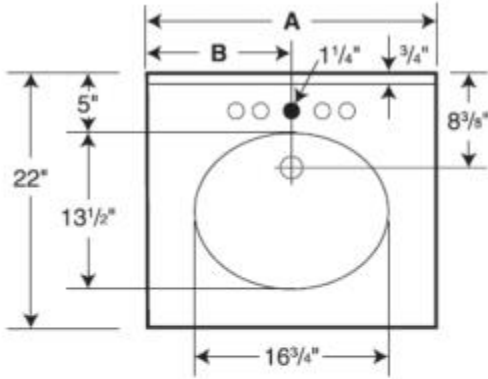

VT1B2243 Ellipse 22 x 43 Single Bowl Vanity Top

Model number:

VT02243.011

Dimensions: 22" x 43" x 7.25"

Installation:

Material: Swanstone®

Standard Features:

- Bowl size 16-3/4" x 13-1/2" x 5-1/2"
- Reinforced solid surface means color and texture run all the way through and cannot wear away.
- Easily accommodates all faucet styles.
- Coordinates with Swanstone® shower and bath systems.
- Sourced from global materials, Swan produces USA-made, high performing surfacing solutions for the bathroom.

Model number:

VT02243.011

Dimensions: 22" x 43" x 7.25"

Installation:

Material: Swanstone®

Model	A	B
VT1B2225	25"	12 1/2"
VT1B2231	31"	15 1/2"
VT1B2237	37"	18 1/2"
VT1B2243	43"	21 1/2"
VT1B2249	49"	24 1/2"
VT1B2255	55"	27 1/2"
VT1B2261	61"	30 1/2"

Dimensions

22 x 43 x 7 1/4 In.
(559 x 1092 x 184 mm)

Weight

31 lbs - 14 kg

○ Drill Points ● Pre-drilled

Capacity:
1 3/4 gallons
to overflow

Project:

Contractor: