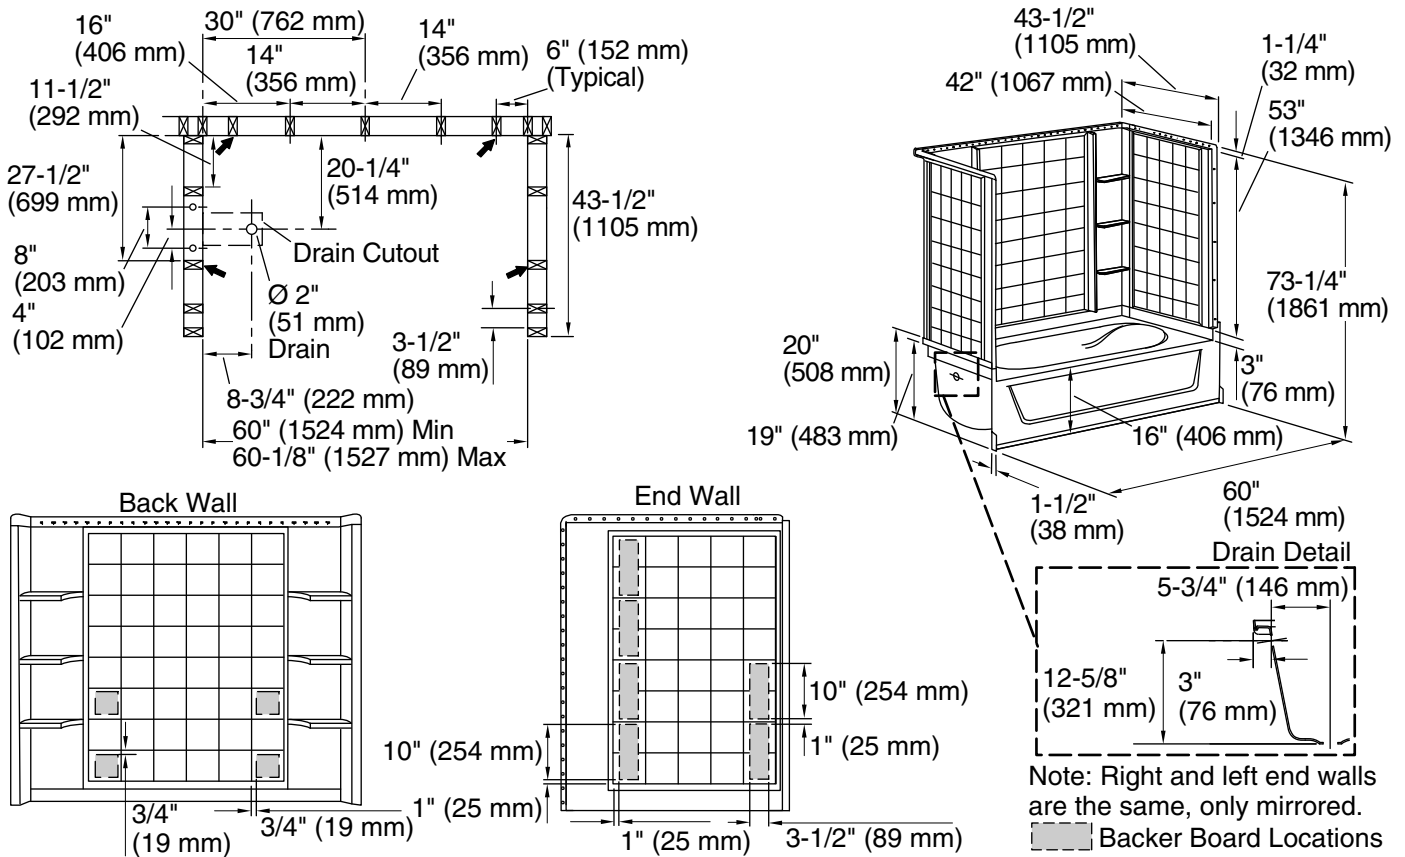

For the most current Specification Sheet, go to www.sterlingplumbing.com.

8-22-2020 12:48 - US

STERLING

A KOHLER COMPANY

Ensemble™

60" AFD tile bath/shower w/Aging in Place backerboards

71110118

Technical Information

All product dimensions are nominal.

- Installation: Three-wall alcove
Drain location: Left
Basin area, bottom: 40" x 27" (1016 mm x 686 mm)
Basin area, top: 52" x 35" (1321 mm x 889 mm)
Water depth: 11" (279 mm)
Water capacity: 45 gal (170.3 L)
Minimum flat for door: 3-1/4" (83 mm)
Maximum door height: 55-3/4" (1416 mm)
Maximum door width: 58-1/2" (1486 mm)