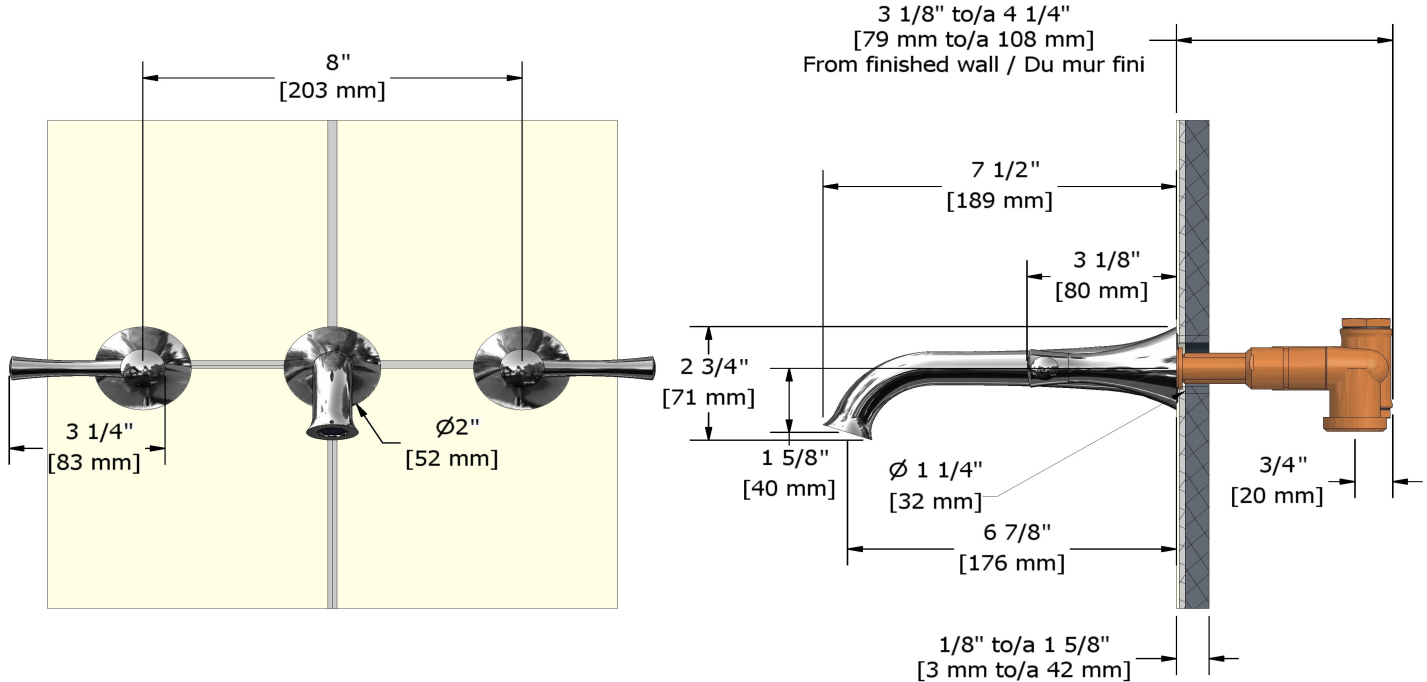

8" wall-mount lavatory faucet
ED03L

Specifications

Descriptions

- Ceramic cartridge
- ½" inlet female NPT
- No drain

Available colors

- C : Chrome
- BN : Brushed Nickel (PVD)
- PN : Polished Nickel (PVD)

Available flow

- 5.7 L/min, 1.5 gpm (US) 60psi *

EPA certification applicable to the indicated model only

Certifications

- CSA B125.1
- NSF/ANSI standard 61 and 372
- ASME A112.18.1
- CMR248 Approval
- ADA

Sizes, models and finishes may differ from those presented.