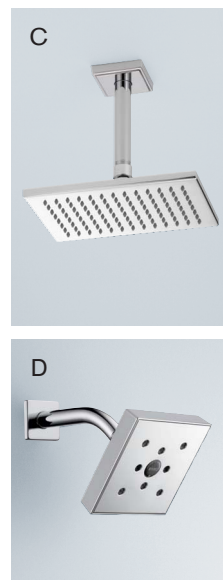

### M. ROMAN TUB WITH HANDSHOWER T67480-PCLHP;

Height: 9<sup>3</sup>/<sub>4</sub>" Reach: 10<sup>15</sup>/<sub>16</sub>" Max Flow: 18.0 gpm @ 60 psi  
4-hole rough R64707

GREEN GLASS ACCENT HANDLES HL681-PC

SOLAR GRAY GLASS ACCENT HANDLES

(not shown) HL682-PC

ALL METAL HANDLES (not shown) HL680-PC

ROMAN TUB (not shown) T67380-PCLHP

3-hole rough R62707

### N. SINGLE-HANDLE FREESTANDING TUB FILLER

T70180-PC; Height: 40<sup>1</sup>/<sub>2</sub>" Reach: 9<sup>5</sup>/<sub>16</sub>"  
Max Flow: 14.5 gpm @ 60 psi  
Single-Handle Freestanding Tub Filler Rough R70100  
(Rough also available with stops R70100-WS)

### O. 24" ADA COMPLIANT CONTEMPORARY GRAB BAR\*

69375-PC; Diameter: 1<sup>1</sup>/<sub>4</sub>" Width from Wall: 2<sup>3</sup>/<sub>4</sub>"  
12" ADA COMPLIANT CONTEMPORARY GRAB BAR\*  
(not shown) 69275-PC