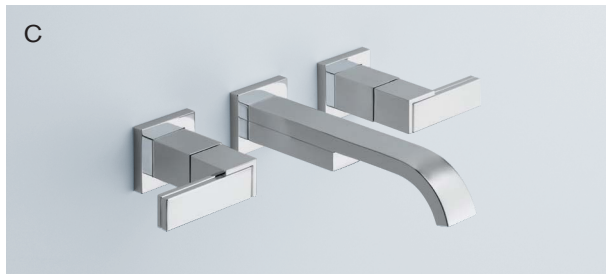

# SEAMLESS. DARING. DYNAMIC. *A study in contrast.*

Combining geometric structure with natural inspiration, the Siderna bath collection by Brizo® represents the merging of two very different worlds. Its soft, flowing curves mimic the movement of cascading waterfalls, while its stark, crisp lines evoke modern sophistication.

**A. WIDESPREAD LAVATORY** 65380LF-PCLHP  
Height: 8 1/2" Reach: 6" Max Flow: 1.5 gpm @ 60 psi  
ALL METAL HANDLES HL5380-PC

**B. SINGLE-HANDLE VESSEL LAVATORY** 65480LF-PC  
Height: 12 1/4" Reach: 5" Max Flow: 1.5 gpm @ 60 psi

**C. WALL MOUNT VESSEL LAVATORY** 65880LF-PCLHP  
Reach: 8 3/8" Max Flow: 1.5 gpm @ 60 psi  
ALL METAL HANDLES HL5880-PC

**D. ROBE HOOKS—PAIR** 693580-PC

**E. BIDET** 68480-PCLHP  
ALL METAL HANDLES HL5380-PC

**I. TISSUE HOLDER** 695080-PC

**J. FRONT MOUNT FLUSH LEVER** 696080-PC  
**SIDE MOUNT FLUSH LEVER (not shown)** 696280-PC

**HANDLES**

Available for 2-handle lavatory, roman tub, and bidet faucets. See brizo.com for specific model numbers.