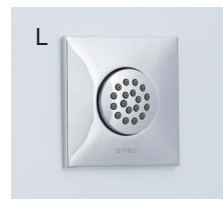

I. SOOTHING HYDRACHOICE™ SPRAY HEAD WITH

H₂OKINETIC® TECHNOLOGY SH84100-PC; T84913-PC
Height: 3¹/₂" Width: 3¹/₂" Max Flow: 1.5 gpm @ 80 psi
Hydrachoice™ Rough R84100

J. MASSAGING HYDRACHOICE™ SPRAY HEAD WITH

H₂OKINETIC® TECHNOLOGY SH84101-PC; T84913-PC
Height: 3¹/₂" Width: 3¹/₂" Max Flow: 1.5 gpm @ 80 psi
Hydrachoice™ Rough R84100

K. INVIGORATING HYDRACHOICE™ SPRAY HEAD WITH

H₂OKINETIC® TECHNOLOGY SH84102-PC; T84913-PC
Height: 3¹/₂" Width: 3¹/₂" Max Flow: 1.5 gpm @ 80 psi
Hydrachoice™ Rough R84100

L. TOUCH-CLEAN® HYDRACHOICE™ SPRAY HEAD

SH84103-PC; T84913-PC
Height: 3¹/₂" Width: 3¹/₂" Max Flow: 1.5 gpm @ 80 psi
Hydrachoice™ Rough R84100

M. ROMAN TUB WITH HANDSHOWER T67480-PCLHP;

Height: 9³/₄" Reach: 10¹⁵/₁₆" Max Flow: 18.0 gpm @ 60 psi
4-hole rough R64707

GREEN GLASS ACCENT HANDLES HL681-PC

SOLAR GRAY GLASS ACCENT HANDLES

(not shown) HL682-PC

ALL METAL HANDLES (not shown) HL680-PC

ROMAN TUB (not shown) T67380-PCLHP

3-hole rough R62707

N. SINGLE-HANDLE FREESTANDING TUB FILLER

T70180-PC; Height: 40¹/₂" Reach: 9⁵/₁₆"
Max Flow: 14.5 gpm @ 60 psi
Single-Handle Freestanding Tub Filler Rough R70100
(Rough also available with stops R70100-WS)

O. 24" ADA COMPLIANT CONTEMPORARY GRAB BAR*

69375-PC; Diameter: 1¹/₄" Width from Wall: 2³/₄"
12" ADA COMPLIANT CONTEMPORARY GRAB BAR*
(not shown) 69275-PC

*Select models and accessories not available in all finishes.