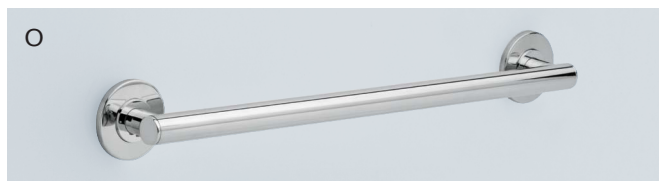

I. SOOTHING HYDRACHOICE™ SPRAY HEAD WITH

H₂OKINETIC® TECHNOLOGY SH84100-PC; T84913-PC
Height: 3¹/₂" Width: 3¹/₂" Max Flow: 1.5 gpm @ 80 psi
Hydrachoice™ Rough R84100

J. MASSAGING HYDRACHOICE™ SPRAY HEAD WITH

H₂OKINETIC® TECHNOLOGY SH84101-PC; T84913-PC
Height: 3¹/₂" Width: 3¹/₂" Max Flow: 1.5 gpm @ 80 psi
Hydrachoice™ Rough R84100

K. INVIGORATING HYDRACHOICE™ SPRAY HEAD WITH

H₂OKINETIC® TECHNOLOGY SH84102-PC; T84913-PC
Height: 3¹/₂" Width: 3¹/₂" Max Flow: 1.5 gpm @ 80 psi
Hydrachoice™ Rough R84100

L. TOUCH-CLEAN® HYDRACHOICE™ SPRAY HEAD

SH84103-PC; T84913-PC
Height: 3¹/₂" Width: 3¹/₂" Max Flow: 1.5 gpm @ 80 psi
Hydrachoice™ Rough R84100

M. ROMAN TUB WITH HANDSHOWER T67480-PCLHP;

Height: 9³/₄" Reach: 10¹⁵/₁₆" Max Flow: 18.0 gpm @ 60 psi
4-hole rough R64707

GREEN GLASS ACCENT HANDLES HL681-PC

SOLAR GRAY GLASS ACCENT HANDLES

(not shown) HL682-PC

ALL METAL HANDLES (not shown) HL680-PC

ROMAN TUB (not shown) T67380-PCLHP

3-hole rough R62707

N. SINGLE-HANDLE FREESTANDING TUB FILLER

T70180-PC; Height: 40¹/₂" Reach: 9⁵/₁₆"
Max Flow: 14.5 gpm @ 60 psi
Single-Handle Freestanding Tub Filler Rough R70100
(Rough also available with stops R70100-WS)

O. 24" ADA COMPLIANT CONTEMPORARY GRAB BAR*

69375-PC; Diameter: 1¹/₄" Width from Wall: 2³/₄"
12" ADA COMPLIANT CONTEMPORARY GRAB BAR*
(not shown) 69275-PC

*Select models and accessories not available in all finishes.