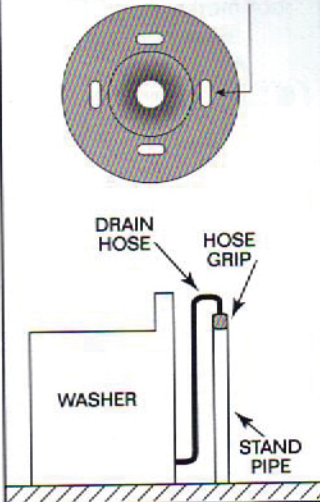

Hose Grip Clothes Washer Connector

Prevents accidental washer-hose spills

APPLICATION

The Hose Grip has 4 vents to allow for air flow during discharge from the washer.

Part No.	Description
HG-1	Hose Grip Conn .