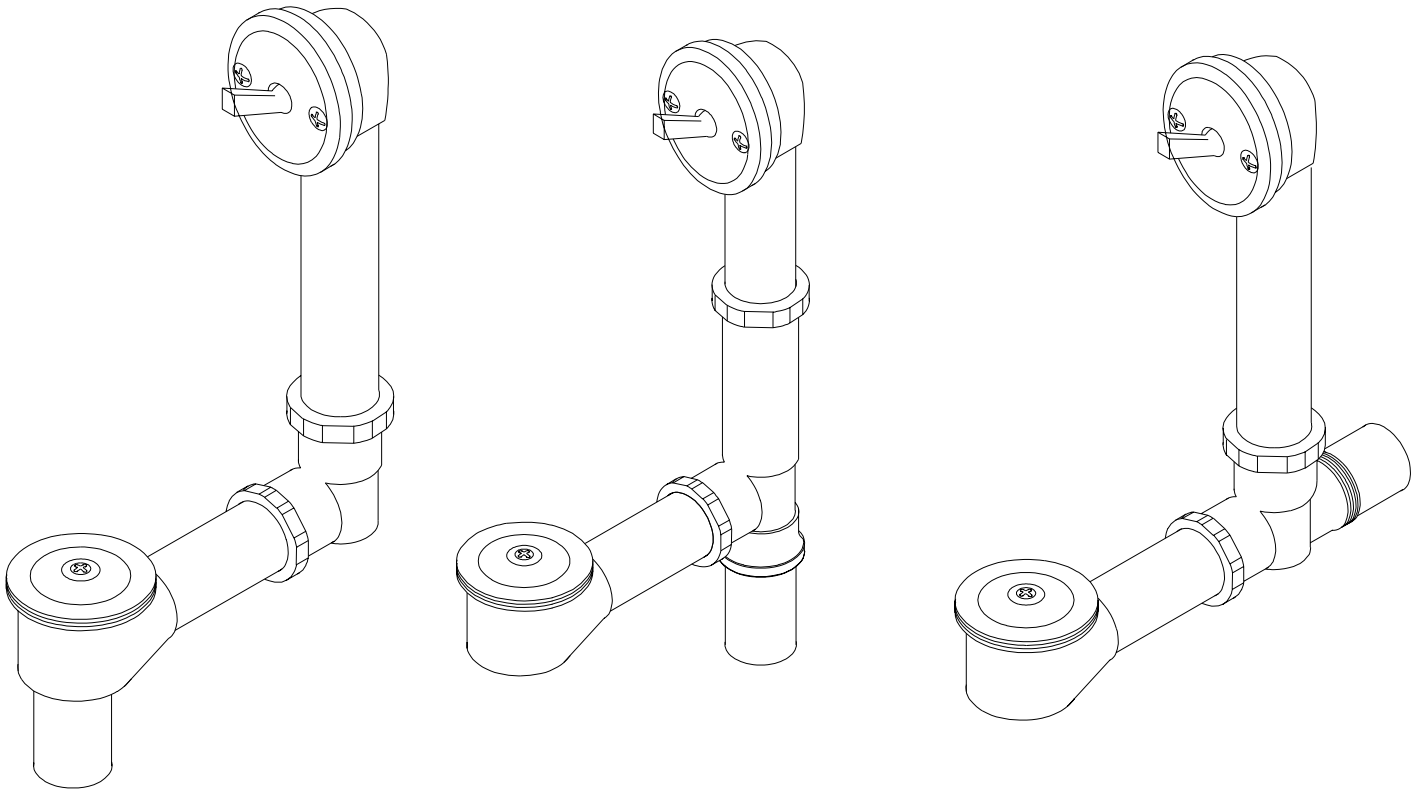

Central Brass®

The Easy Choice

Pop-Up Bath Drain

1674-D Series For 14-inch Tub

1674-LD Series For 14-inch Tub with Lay Down Tee

1676-D Series For 16-inch Tub

1676-LD Series For 16-inch Tub with Lay Down Tee

1675 Series Multi-Tub adjustable for 14 to 16-inch Tubs

CENTRAL BRASS MFG CO

2950 East 55th Street, Cleveland, Ohio 44127

Phone: 216-883-0220 Fax: 216-883-0875 Email: sales @CentralBrass.com

CENTRAL BRASS INSTALLATION INSTRUCTIONS

1. Apply a layer of soft putty (plumbers set), to underside of strainer plug body, assemble in bathtub drain hole and screw tightly into shoe elbow as shown.
2. Assemble tubes with slip joint washers into tee as shown and screw on coupling nuts finger tight. Rotate rubber beveled washer on top ell to match angle of tub.
3. With the trip handle in the down position, insert the spring and linkage down through the top elbow as shown. Linkage can be screwed in and out of clevis to obtain the desired travel of the spring link. When the proper travel is adjusted, tighten linkage locknut to lock linkage in place. Screw in the two screws to hold face plate.
4. Tighten coupling nuts on tee with wrench to pull tapered slip joint washers securely into tee.
5. Assembly of a threaded tailpiece requires the use of a thread sealant to prevent leakage.

2-3/4 DIA STRAINER BODY

1-7/8 DIAMETER MINIMUM TUB OPENING

3/4" MAXIMUM

1-1/16

6-3/8 to 7-1/8
ADJUSTABLE

1674-LD Series
1676-LD Series

1-1/2 DIA

CENTRAL