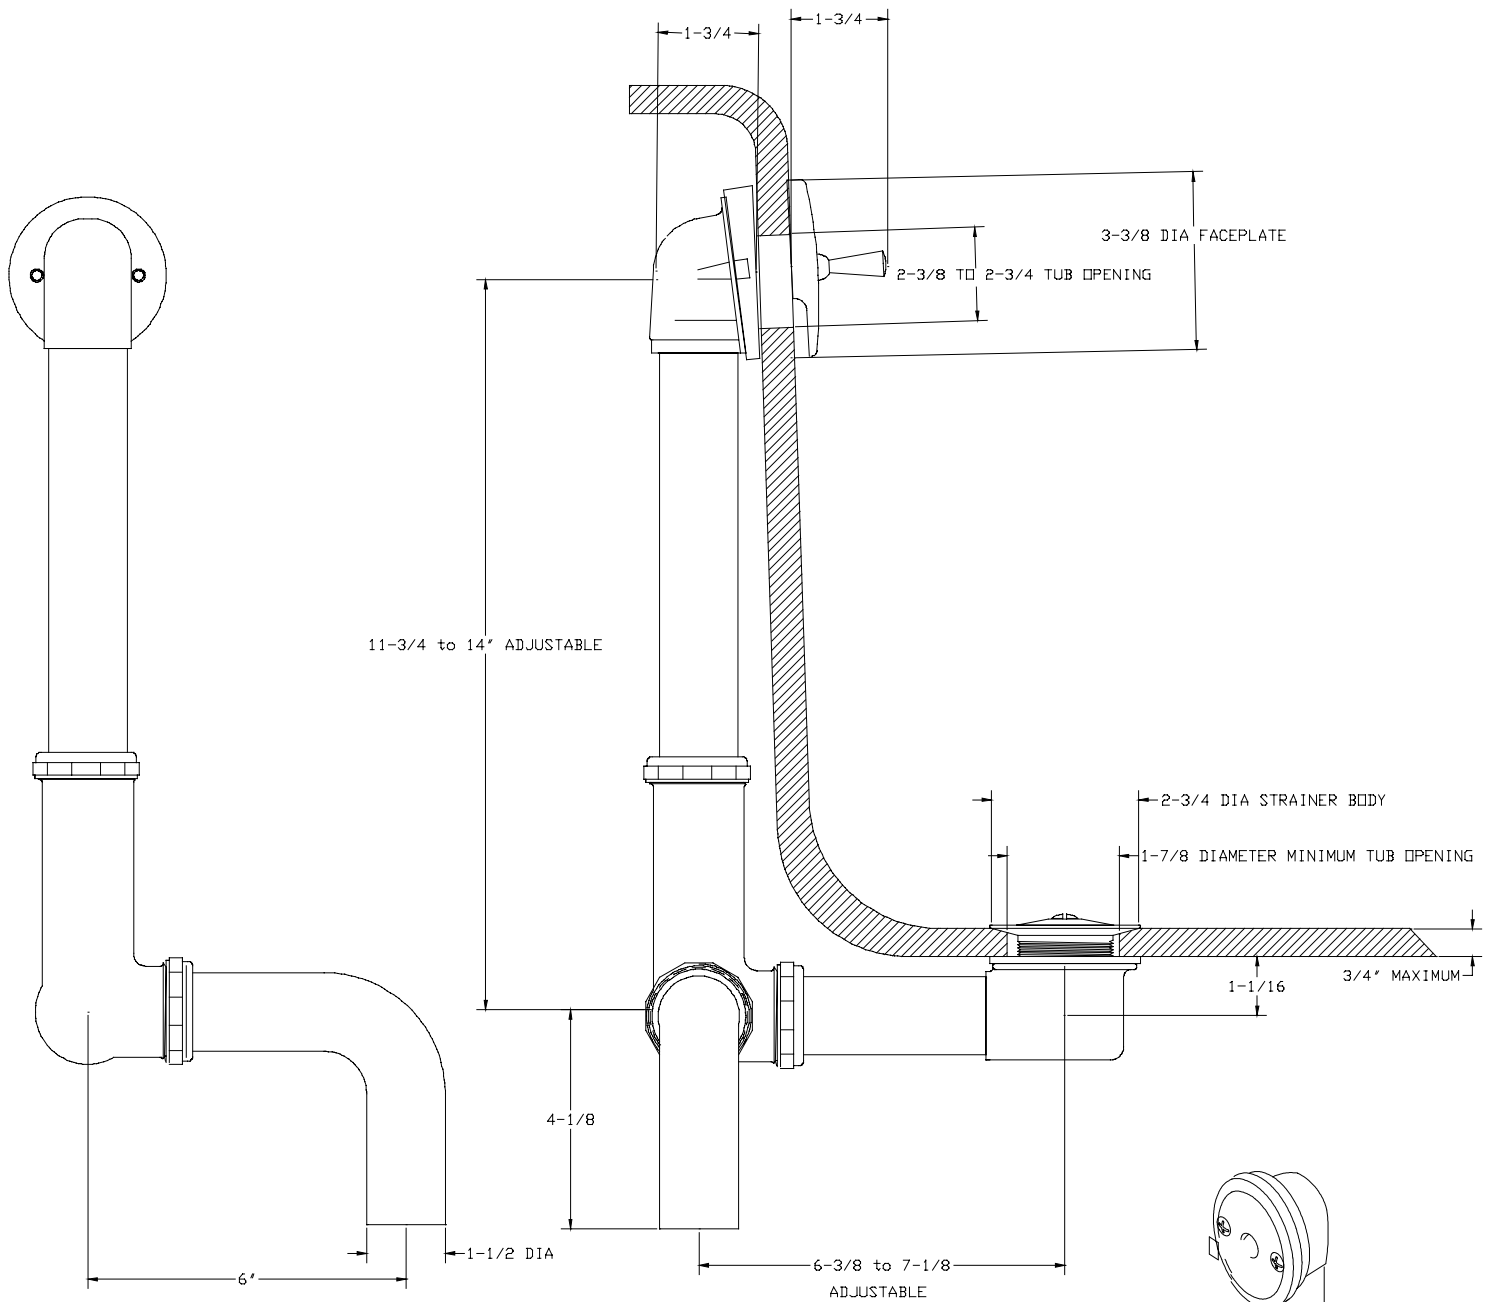

1. Apply a layer of soft putty (plumbers set), to underside of strainer plug body, assemble in bathtub drain hole and screw tightly into shoe elbow as shown.
2. Assemble tubes with slip joint washers into tee as shown and screw on coupling nuts finger tight. Rotate rubber beveled washer on top ell to match angle of tub.
3. With the trip handle in the down position, insert the spring and linkage down through the top elbow as shown. Linkage can be screwed in and out of clevis to obtain the desired travel of the spring link. When the proper travel is adjusted, tighten linkage locknut to lock linkage in place. Screw in the two screws to hold face plate.
4. Tighten coupling nuts on tee with wrench to pull tapered slip joint washers securely into tee.
5. Assembly of a threaded tailpiece requires the use of a thread sealant to prevent leakage.

2-3/4 DIA STRAINER BODY

1-7/8 DIAMETER MINIMUM TUB OPENING

3/4" MAXIMUM

1-1/16

6-3/8 to 7-1/8
ADJUSTABLE

1674-LD Series
1676-LD Series

1-1/2 DIA

CENTRAL

6-1/2 to 7-1/2
ADJUSTABLE

CENTRAL BRASS MFG CO
2950 East 55th Street, Cleveland, Ohio 44127
Phone: 216-883-0220 Fax: 216-883-0875 Email: sales @CentralBrass.com

CENTRAL BRASS MFG CO

2950 East 55th Street, Cleveland, Ohio 44127

Phone: 216-883-0220

Fax: 216-883-0875

Email: sales @CentralBrass.com

S - SIDE OUTLET DRAIN SUFFIX

CENTRAL BRASS MFG CO

2950 East 55th Street, Cleveland, Ohio 44127

Phone: 216-883-0220 Fax: 216-883-0875 Email: sales @CentralBrass.com