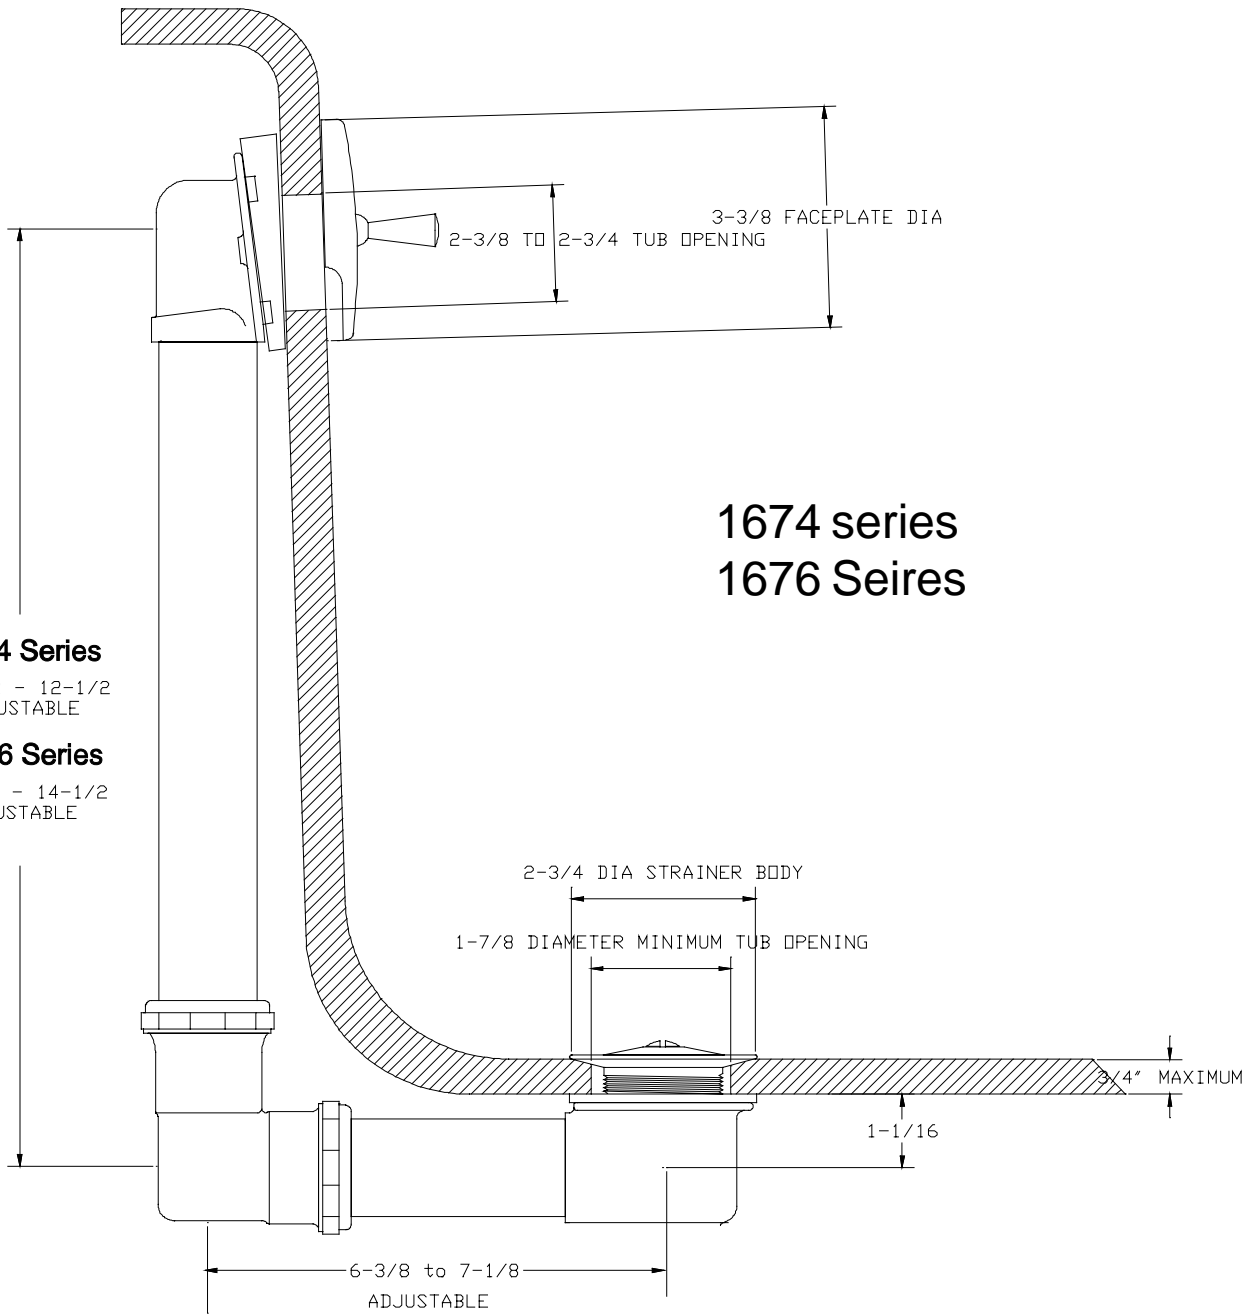

1674 series
1676 Seires

1674 Series
11-1/2 - 12-1/2
ADJUSTABLE

1676 Series
13-1/2 - 14-1/2
ADJUSTABLE

2-3/4 DIA STRAINER BODY

1-7/8 DIAMETER MINIMUM TUB OPENING

3/4" MAXIMUM

1-1/16

6-3/8 to 7-1/8
ADJUSTABLE

1674-LD Series
1676-LD Series

1-1/2 DIA

CENTRAL

6-1/2 to 7-1/2
ADJUSTABLE

CENTRAL BRASS MFG CO
2950 East 55th Street, Cleveland, Ohio 44127
Phone: 216-883-0220 Fax: 216-883-0875 Email: sales @CentralBrass.com