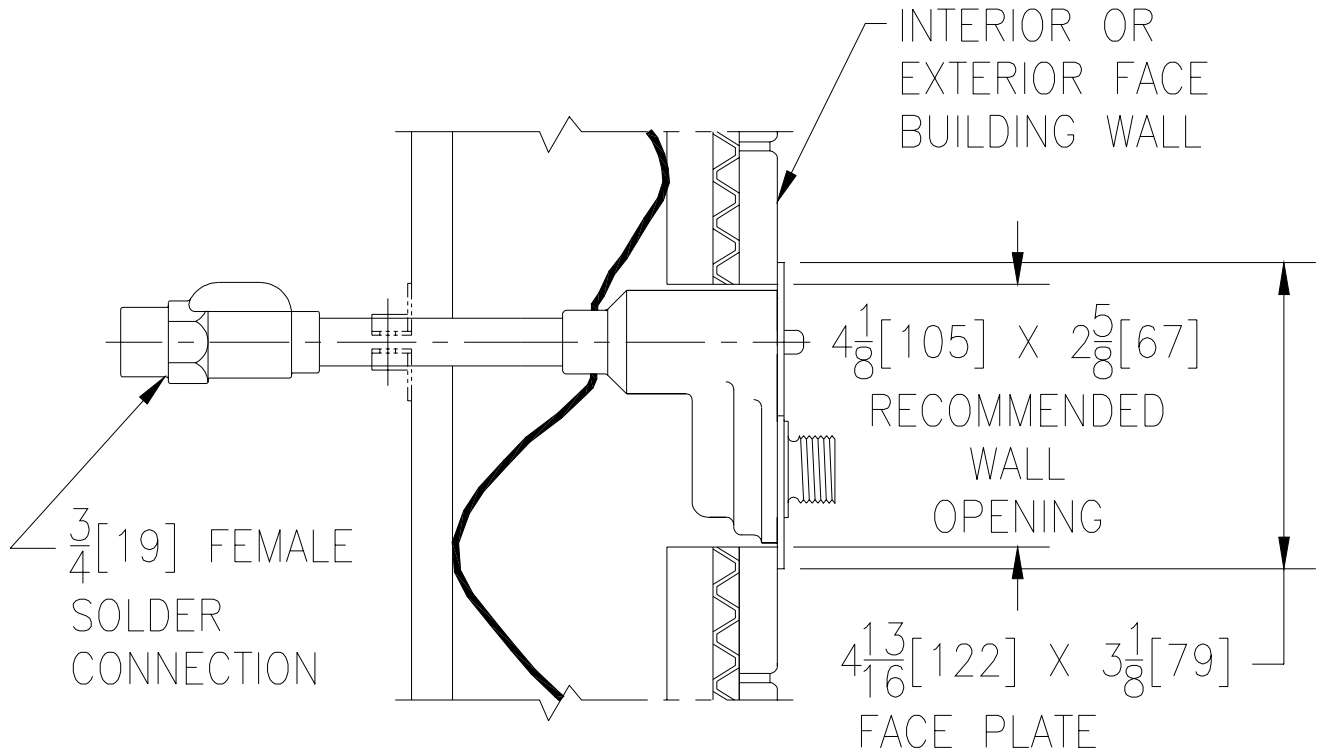

TYPICAL INSTALLATION  
Z-1321  
ECOLOTROL WALL HYDRANT WITH CERAMIC DISC

Dimensional Data (inches and [ mm ]) are Subject to Manufacturing Tolerances and Change Without Notice

**Z-1321**  
**ECOLOTROL WALL HYDRANT WITH CERAMIC DISC**  
**Exposed, Non-Freeze, Automatic Draining, Anti-Siphon**

Ecolotrol wall hydrants are used where the added security of a box hydrant is not required. Optional wall clamp shown to anchor hydrant in wall. Stainless steel face provides for flush installation and years of non-corroded appearance.