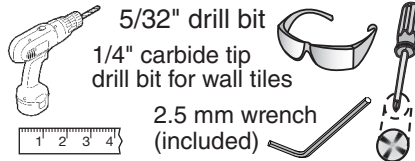

Wall Mounted Slide Bar & Hand Shower, 552HSB

Installation Instructions

Model Numbers

552HSB..... Hand Shower with slide bar

552HS..... Hand Shower with wall mounted cradle

PWB..... Slide bar only

Decorative Finishes

Append three letter suffix finish code to replacement part numbers marked with an asterisk (*).

- STN Satin Nickel
- SBZ Seasoned Bronze
- Polished Chrome

Tools & Materials

Care and Cleaning

Clean finished area using mild soap or a non-abrasive cleaner and then quickly rinse with water. A non-abrasive wax may be used to preserve finish area.