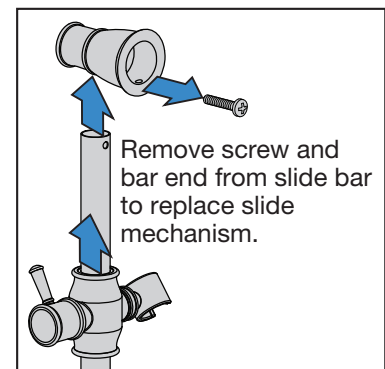

WARNING: This product can expose you to chemicals including lead, which is known to the state of California to cause cancer, birth defects, or other reproductive harm. For more information, go to www.P65Warnings.ca.gov.