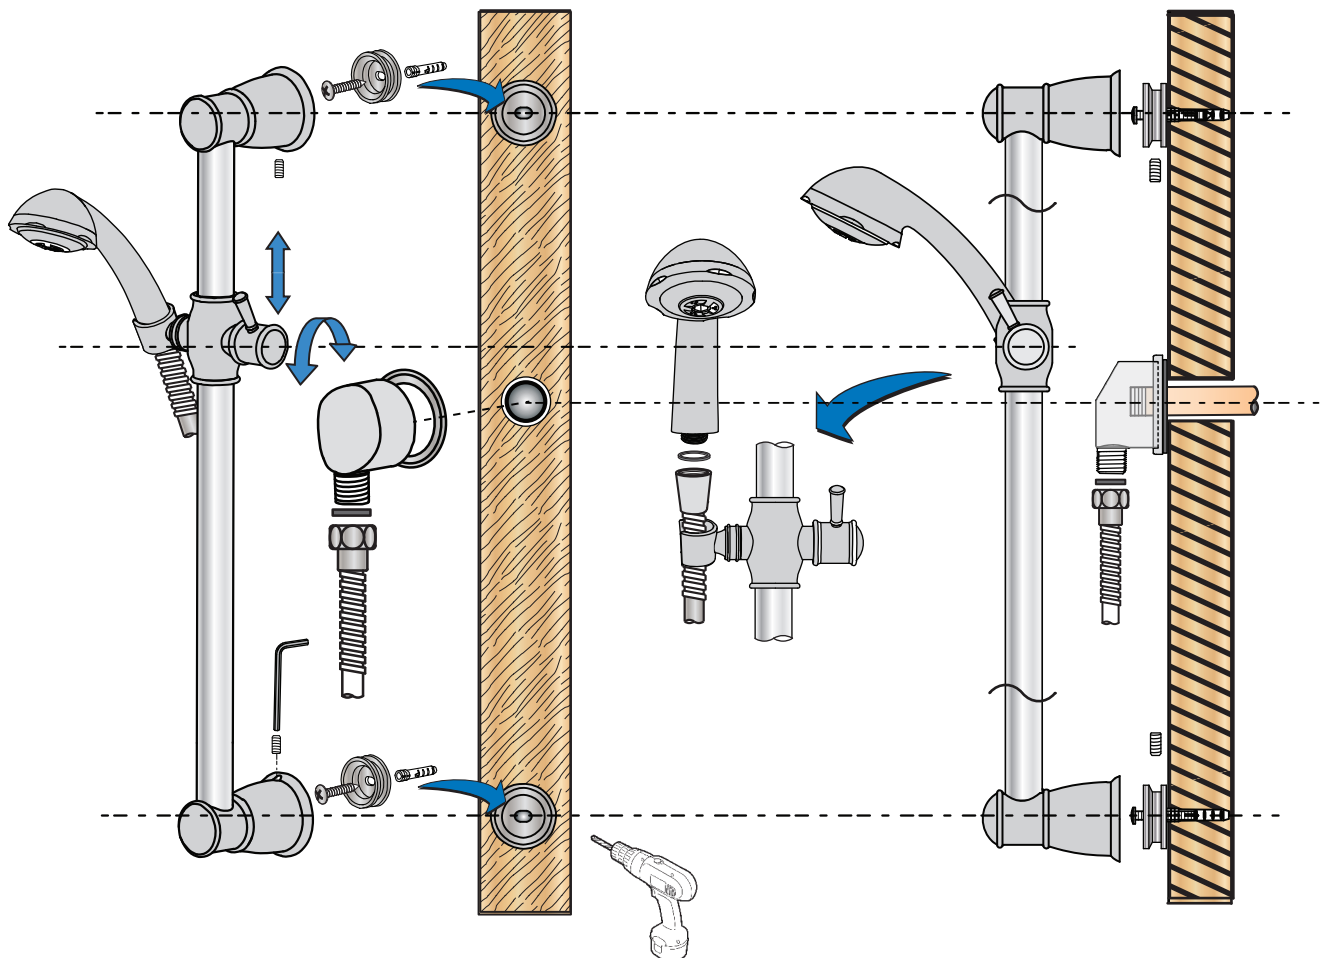

Need Help?

Symmons customer service:

Phone: (800) 796-6667

gethelp@symmons.com

Mon - Fri 7:30 am - 6:00 pm EST

www.symmons.com/service

- Technical help
- Product information
- Warranty policy

Visual Guide Wall Mounted Slide Bar & Hand Shower 552HSB

Dimensions Wall Mounted Slide Bar & Hand Shower, 552HSB

Note: Dimensions subject to change without notice.

Replacement Parts Wall Mounted Slide Bar & Hand Shower, 552HSB

Part Number	Item
RA-004*	Wall supply elbow assembly with built in check 
RA-008	Slide bar mounting hardware 
RA029	Slide mechanism 