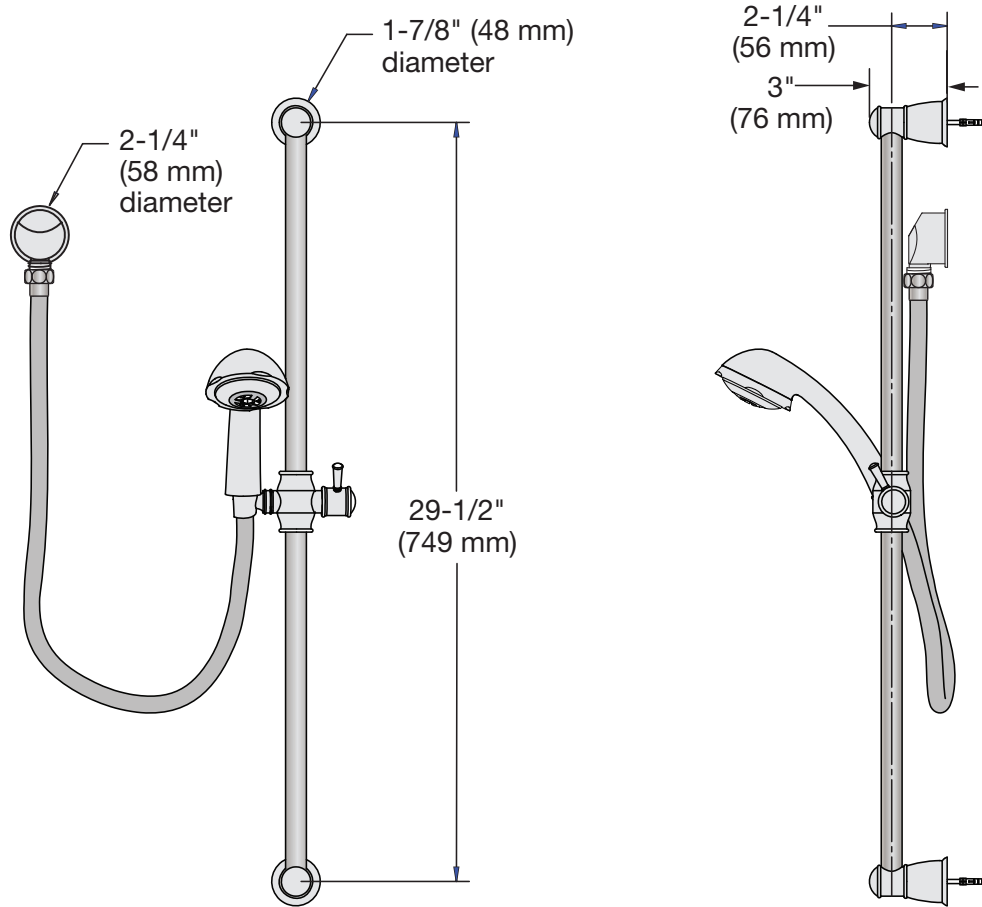

Wall Mounted Slide Bar & Hand Shower, 552HSB

Installation Instructions

Model Numbers

552HSB..... Hand Shower with slide bar

552HS..... Hand Shower with wall mounted cradle

PWB..... Slide bar only

Decorative Finishes

Need Help?

Symmons customer service:

Phone: (800) 796-6667

gethelp@symmons.com

Mon - Fri 7:30 am - 6:00 pm EST

www.symmons.com/service

- Technical help
- Product information
- Warranty policy

Visual Guide Wall Mounted Slide Bar & Hand Shower 552HSB

Dimensions Wall Mounted Slide Bar & Hand Shower, 552HSB

Note: Dimensions subject to change without notice.

Replacement Parts Wall Mounted Slide Bar & Hand Shower, 552HSB

Part Number	Item
RA-004*	Wall supply elbow assembly with built in check 
RA-008	Slide bar mounting hardware 
RA029	Slide mechanism 