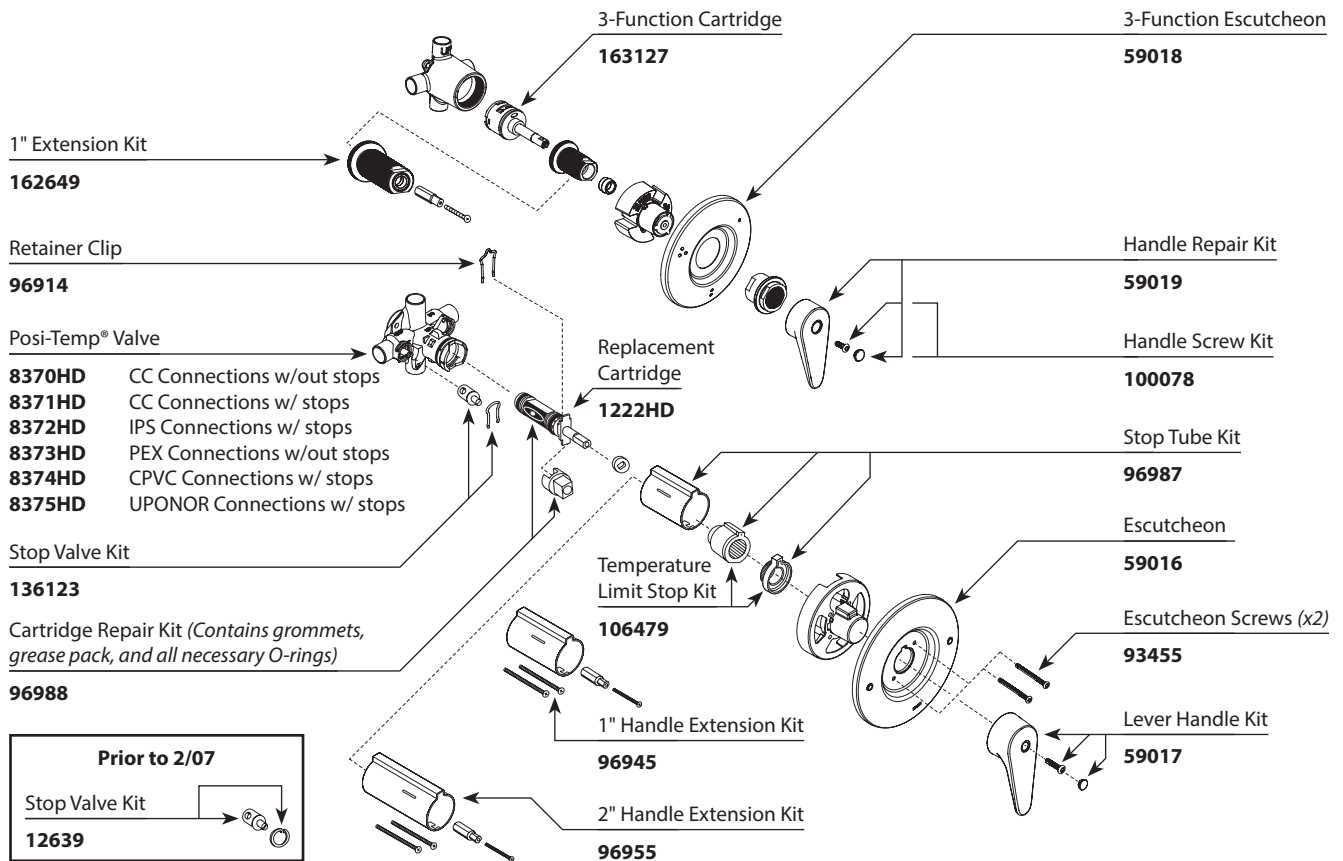

■ Order by Part Number

M•DURA® Tub/Shower Systems								
MODEL	Posi-Temp®	3-FUNCTION TRANSFERVALVE	HANDSHOWER	TUB SPOUT	SHOWERHEAD	DROP ELL	SLIDE BAR	GRAB BAR / SLIDE BAR
T9360 Three-Function Transfer Valve		X						
T9370 Posi-Temp® Valve Control	X							
T9375 Posi-Temp® Shower	X				X			
T9389 Posi-Temp® Tub/Shower	X			X	X			
T9342 Posi-Temp® Shower System	X	X	X		X	X	X	
T9342GBM Posi-Temp® Shower System	X	X	X		X	X		X
T9343 Posi-Temp® Tub/Shower System	X	X	X	X	X	X	X	
T9343GBM Posi-Temp® Tub/Shower System	X	X	X	X	X	X		X
T9346 Posi-Temp® Hand Shower System	X		X			X	X	
T9346GBM Posi-Temp® Hand Shower System	X		X			X		X

Models beginning in T are trim kits and do not include valve(s).

*See Additional Parts Chart on Next Page

■ Order by Part Number