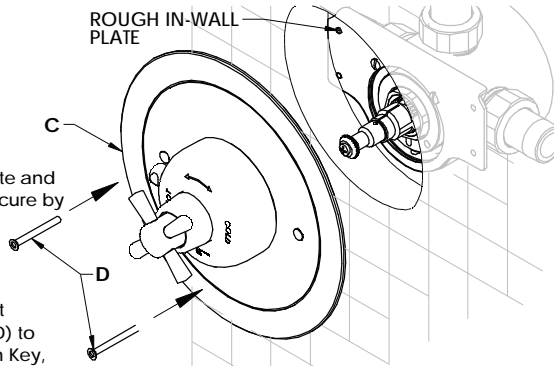

Preparation Check Box for Installer - Wall Mounted

- We recommend that the hot and cold supplies should have conveniently placed isolating valves to accommodate any servicing requirements.
- Flush the plumbing system before installing the bathroom product.
- Prepare cavity to sizes shown below.

INSTALLATION INSTRUCTIONS

3 INSTALL TRIM

- When finished tiling the wall, remove the plaster guard (A) by removing x2 screws, and turn off water supply.
- Fit fixing plate onto in-wall rough.
- Ensure the 2 alignment ID marks on both Splined Spindle and Valve Cartridge are aligned with each other before you attempt to place the Trim in position (see diagram B).

- Align holes on face plate with rough in-wall plate and push on Trim assembly (C), ensuring the fit is secure by rotating the Lever against the override stop.
- Once the Trim assembly is mounted into correct aligned position, use Face Plate fixing screws (D) to secure face plate to tiled wall. Use a 2.5AF Allen Key, taking care not to damage finish.