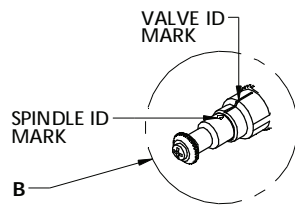

Preparation Check Box for Installer - Wall Mounted

- We recommend that the hot and cold supplies should have conveniently placed isolating valves to accommodate any servicing requirements.
- Flush the plumbing system before installing the bathroom product.
- Prepare cavity to sizes shown below.

INSTALLATION INSTRUCTIONS

3 INSTALL TRIM

- When finished tiling the wall, remove the plaster guard (A) by removing x2 screws, and turn off water supply.
- Fit fixing plate onto in-wall rough.
- Ensure the 2 alignment ID marks on both Splined Spindle and Valve Cartridge are aligned with each other before you attempt to place the Trim in position (see diagram B).

- Align holes on face plate with rough in-wall plate and push on Trim assembly (C), ensuring the fit is secure by rotating the Lever against the override stop.
- Once the Trim assembly is mounted into correct aligned position, use Face Plate fixing screws (D) to secure face plate to tiled wall. Use a 2.5AF Allen Key, taking care not to damage finish.