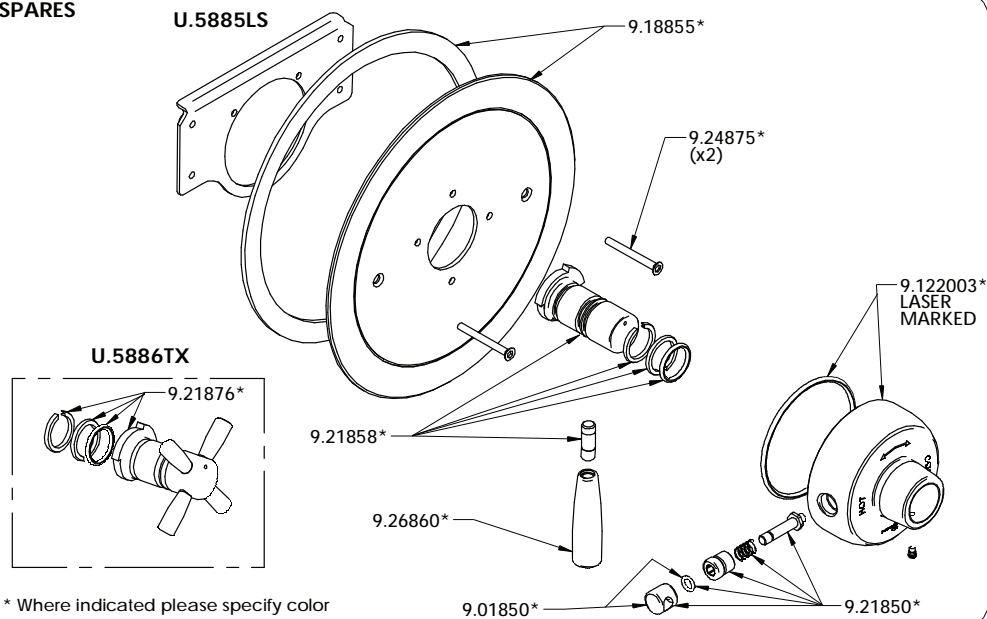

INSTALLATION INSTRUCTIONS

ROHL WARRANTY POLICY

All products supplied by ROHL carry warranties against manufacturing defects.

Perrin & Rowe products carry a Limited Lifetime Warranty.

ROHL LLC will provide free of charge, as its options, replacement part(s) or product (or a comparable alternative product) to replace those which have proven defective in materials or workmanship.

For full ROHL LLC WARRANTY please contact ROHL or visit www.rohlhome.com

CARE & MAINTENANCE

Wipe down after use to avoid water spotting and mineral build up.

Occasional cleaning with warm soapy water, followed by a polish with a soft cloth is all that is required to keep the plated finish in good condition.

Do not use proprietary abrasive liquids, powders, or pads to clean the shower mixer. Do not use any products with ammonia bleach or limescale remover. You will damage the plated finish and void your guarantee.

SPARES

* Where indicated please specify color

SPARE PARTS & SERVICE

ROHL
Authentic Luxury for Kitchen and Bath™

3 Parker
Irvine
CA 92618
(714) 557-1933

www.rohlhome.com

Perrin & Rowe products are manufactured in the UK, using the latest technology and built to the highest quality standards.

We would like to thank you for purchasing a Perrin & Rowe product and take this opportunity to invite you to look at other luxury products by us. Please contact us to receive our latest catalogue.