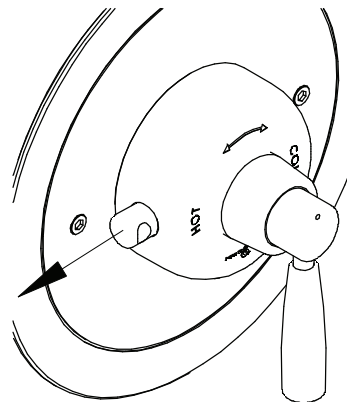

OPERATION

- The temperature is adjusted by rotating the Lever/X-Top either left or right.
- Rotate the separate flow control lever anti-clockwise a quarter turn to activate the shower flow.
- The thermostatic cartridge has been set to give a temperature of 100°F (38°C), this is when the temperature control lever is in the vertical position.
- A hotter shower can be achieved by pulling out the temperature override mechanism (see diagram) and rotating the lever anti-clockwise, up to 118°F (48°C).
- **Anti-Scald:** The Thermo cartridge will automatically shut down completely on failure of either the hot or cold supply. This is to safe guard children or the elderly. Cartridge will reactivate when failure has been corrected.