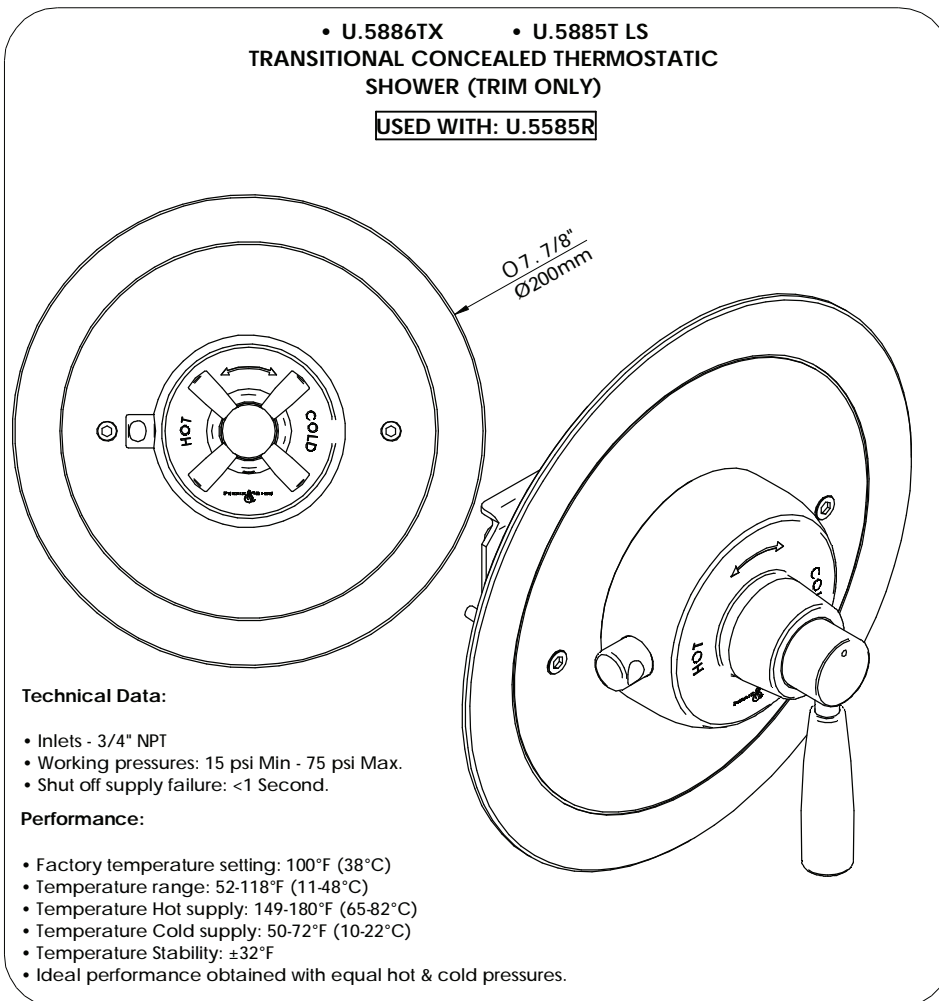

INSTALLATION INSTRUCTIONS

The Transitional Bathroom Collection

Installation & User Guide

• U.5886TX • U.5885T LS
TRANSITIONAL CONCEALED THERMOSTATIC
SHOWER (TRIM ONLY)

USED WITH: U.5585R

INSTALLATION INSTRUCTIONS