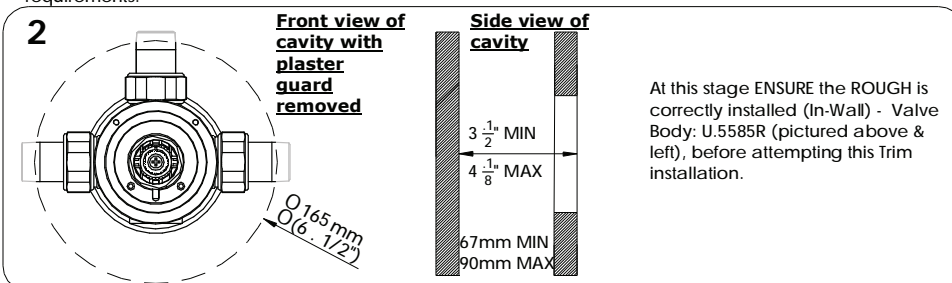

Preparation Check Box for Installer - Wall Mounted

1. ☐ We recommend that the hot and cold supplies should have conveniently placed isolating valves to accommodate any servicing requirements.
2. ☐ Flush the plumbing system before installing the bathroom product.
3. ☐ Prepare cavity to sizes shown below.