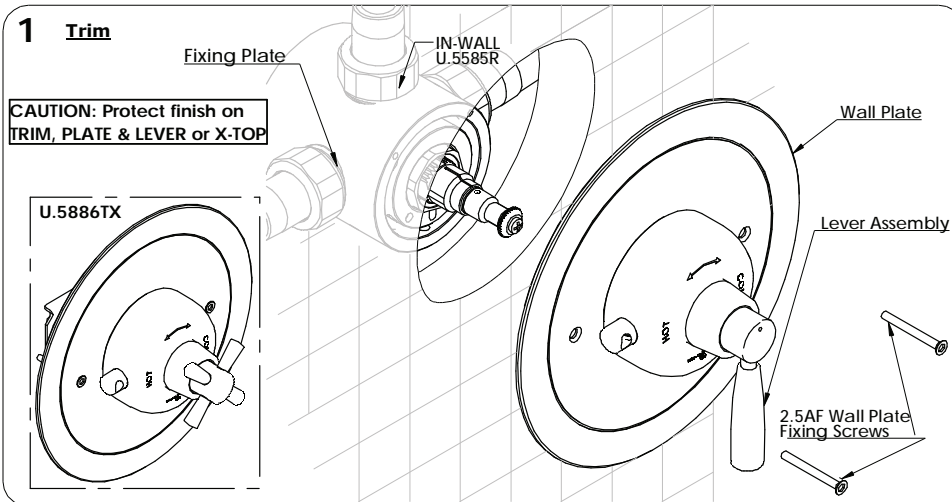

INSTALLATION INSTRUCTIONS

The Transitional Bathroom Collection Installation & User Guide

Congratulations on the purchase of your Perrin & Rowe bathroom tapware. Correctly installed and with sensible care, this product will give you many years of trouble free service.

IMPORTANT INFORMATION

Before you proceed... We recommend you engage the services of a registered plumber to install this product.

In addition to the guide below it is essential that the written information overleaf is carefully read and understood.

Preparation Check Box for Installer

1. ☐ Please check that the contents of your Perrin & Rowe Shower Trim set are complete. Please check before you install the product that there is no damage to the contents as we cannot accept any responsibility after installation.