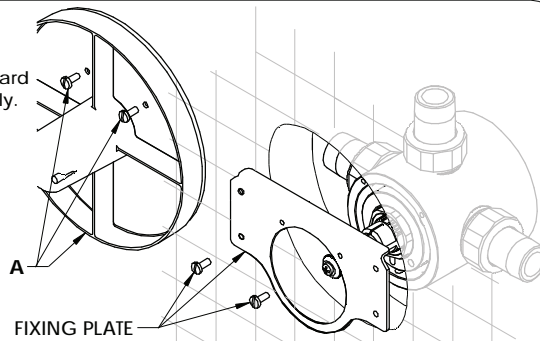

Preparation Check Box for Installer - Wall Mounted

- We recommend that the hot and cold supplies should have conveniently placed isolating valves to accommodate any servicing requirements.
- Flush the plumbing system before installing the bathroom product.
- Prepare cavity to sizes shown below.

INSTALLATION INSTRUCTIONS

3 INSTALL TRIM

- When finished tiling the wall, remove the plaster guard (A) by removing x2 screws, and turn off water supply.
- Fit fixing plate onto in-wall rough.
- Ensure the 2 alignment ID marks on both Splined Spindle and Valve Cartridge are aligned with each other before you attempt to place the Trim in position (see diagram B).

- Align holes on face plate with rough in-wall plate and push on Trim assembly (C), ensuring the fit is secure by rotating the Lever against the override stop.
- Once the Trim assembly is mounted into correct aligned position, use Face Plate fixing screws (D) to secure face plate to tiled wall. Use a 2.5AF Allen Key, taking care not to damage finish.