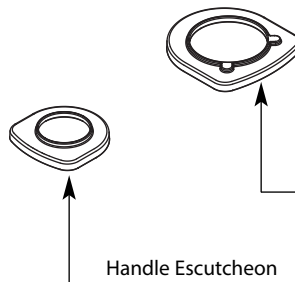

Chrome

Spout Escutcheon

165017

Chrome

165017BN

Brushed Nickel

Handle Escutcheon

165011