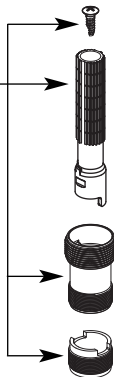

Buy it for looks. Buy it for life.®

Illustrated Parts

■ Order by Part Number

■ Trim can be used with either the 4792, 4796 or 4798 valve

RIZON™		
Deck Mount Two-Handle Roman Tub Filler		
MODEL	HANDLE	FINISH
T935	Lever	Chrome
T935BN	Lever	Brushed Nickel

Handle Adapter

147559

Spout Kit

165015

Chrome

165015BN

Brushed Nickel

Plug Button (Spout)

1512

Chrome

1512BN

Brushed Nickel

Handle Extension & Escutcheon Adjuster
(for valves sold before 8/08)

106378

Stream Straightener (including tool)

149117

Chrome

Spout Escutcheon

165017

Chrome

165017BN

Brushed Nickel

Handle Escutcheon

165011